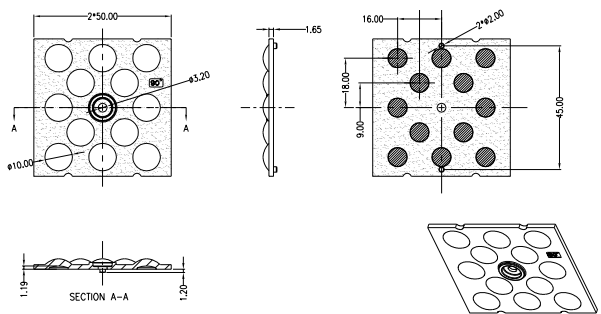

*All dimensions are in millimeters.

Packaging Details (SPQ)

Mechanical Specification

*All dimensions are in millimeters.

Lens Dimension

LL12ZZ-CRCxL19 (25°/55°)

LL12ZZ-CRCxL19 (90°/150°)

Lens Dimension

The height of the glass is 5mm.
Place the bottom of the glass above the top of the PCB with distance 10mm.

*Screw : The Maximum tightening torque for centre screw is 0.6Nm, which is mainly screw in for assembly.

Lens Dimension

LL12SS-CRC10L19

LL12SS-CRC25L19

Lens Dimension

LL12SS-CRC55L19

LL12SS-CRC90L19

Assembly Instruction

Fixing Method

Part No LL12SS-CRCxL19

*Screw : The Maximum tightening torque for centre screw is 0.6Nm, which is mainly screw in for assembly.

Photometric Distribution

LL12ZZ-CRCxL19

LL12SS-CRCxL19

CREE
XP-G3

SAMSUNG
LH351B