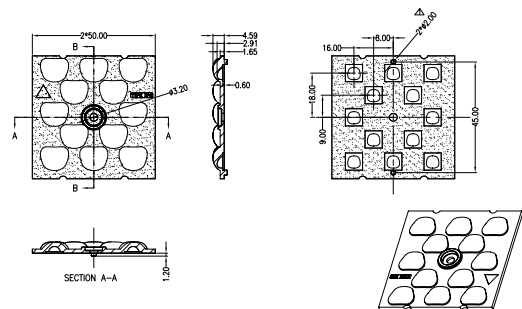

Dimensions

Part Number	Height	LxW
LL12ZZ-CRC25L19	6.3	50x50
LL12ZZ-CRC55L19	6.3	
LL12ZZ-CRC90L19	3.8	
LL12ZZ-CRC150L19	4.05	
LL12ZZ-CRC40135L19	5.3	
LL12ZZ-CRC45145L19	5.3	
LL12ZZ-CRC45155L19	5.3	
LL12ZZ-CRC60145L19	4.9	
LL12ZZ-CRC60155L19	5.1	
LL12ZZ-CRC75140L19	4.6	
LL12SS-CRC10L19	9.6	
LL12SS-CRC25L19	6.29	
LL12SS-CRC55L19	5.63	
LL12SS-CRC90L19	4.91	

*All dimensions are in millimeters.

Packaging Details (SPQ)

Mechanical Specification

*All dimensions are in millimeters.

Lens Dimension

LL12ZZ-CRCxL19 (25°/55°)

LL12ZZ-CRCxL19 (90°/150°)

Lens Dimension

LL12ZZ-CRCxL19 (40°x135°/45°x145°/45°x155°/60°x145°/60°x155°)

LL12ZZ-CRC75140L19

Assembly Instruction

Part No LL12ZZ-CRCxL19

Fixing Method

Assembly Instruction

Part No LL12ZZ-CRCxL19
LED LUXEON 3030 2D

Fixing Method

The height of the glass is 5mm.
Place the bottom of the glass above the top of the PCB with distance 10mm.

*Screw : The Maximum tightening torque for centre screw is 0.6Nm, which is mainly screw in for assembly.