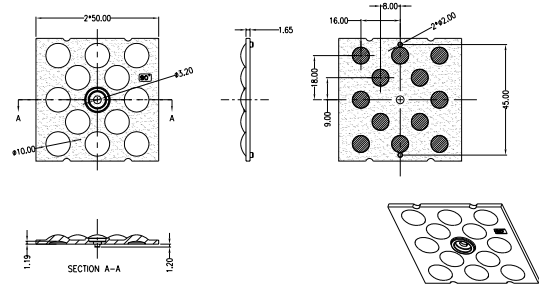

Dimensions

Part Number	Height	LxW
LL12ZZ-CRC25L19	6.3	50x50
LL12ZZ-CRC55L19	6.3	
LL12ZZ-CRC90L19	3.8	
LL12ZZ-CRC150L19	4.05	
LL12ZZ-CRC40135L19	5.3	
LL12ZZ-CRC45145L19	5.3	
LL12ZZ-CRC45155L19	5.3	
LL12ZZ-CRC60145L19	4.9	
LL12ZZ-CRC60155L19	5.1	
LL12ZZ-CRC75140L19	4.6	
LL12SS-CRC10L19	9.6	
LL12SS-CRC25L19	6.29	
LL12SS-CRC55L19	5.63	
LL12SS-CRC90L19	4.91	

*All dimensions are in millimeters.

Packaging Details (SPQ)

Mechanical Specification

*All dimensions are in millimeters.

Lens Dimension

LL12ZZ-CRCxL19 (25°/55°)

LL12ZZ-CRCxL19 (90°/150°)

Lens Dimension

LL12ZZ-CRCxL19 (40°x135°/45°x145°/45°x155°/60°x145°/60°x155°)

LL12ZZ-CRC75140L19

Assembly Instruction

Part No LL12ZZ-CRCxL19

Fixing Method

Assembly Instruction

Part No LL12ZZ-CRCxL19
LED LUXEON 3030 2D

Fixing Method

The height of the glass is 5mm.
Place the bottom of the glass above the top of the PCB with distance 10mm.

*Screw : The Maximum tightening torque for centre screw is 0.6Nm, which is mainly screw in for assembly.