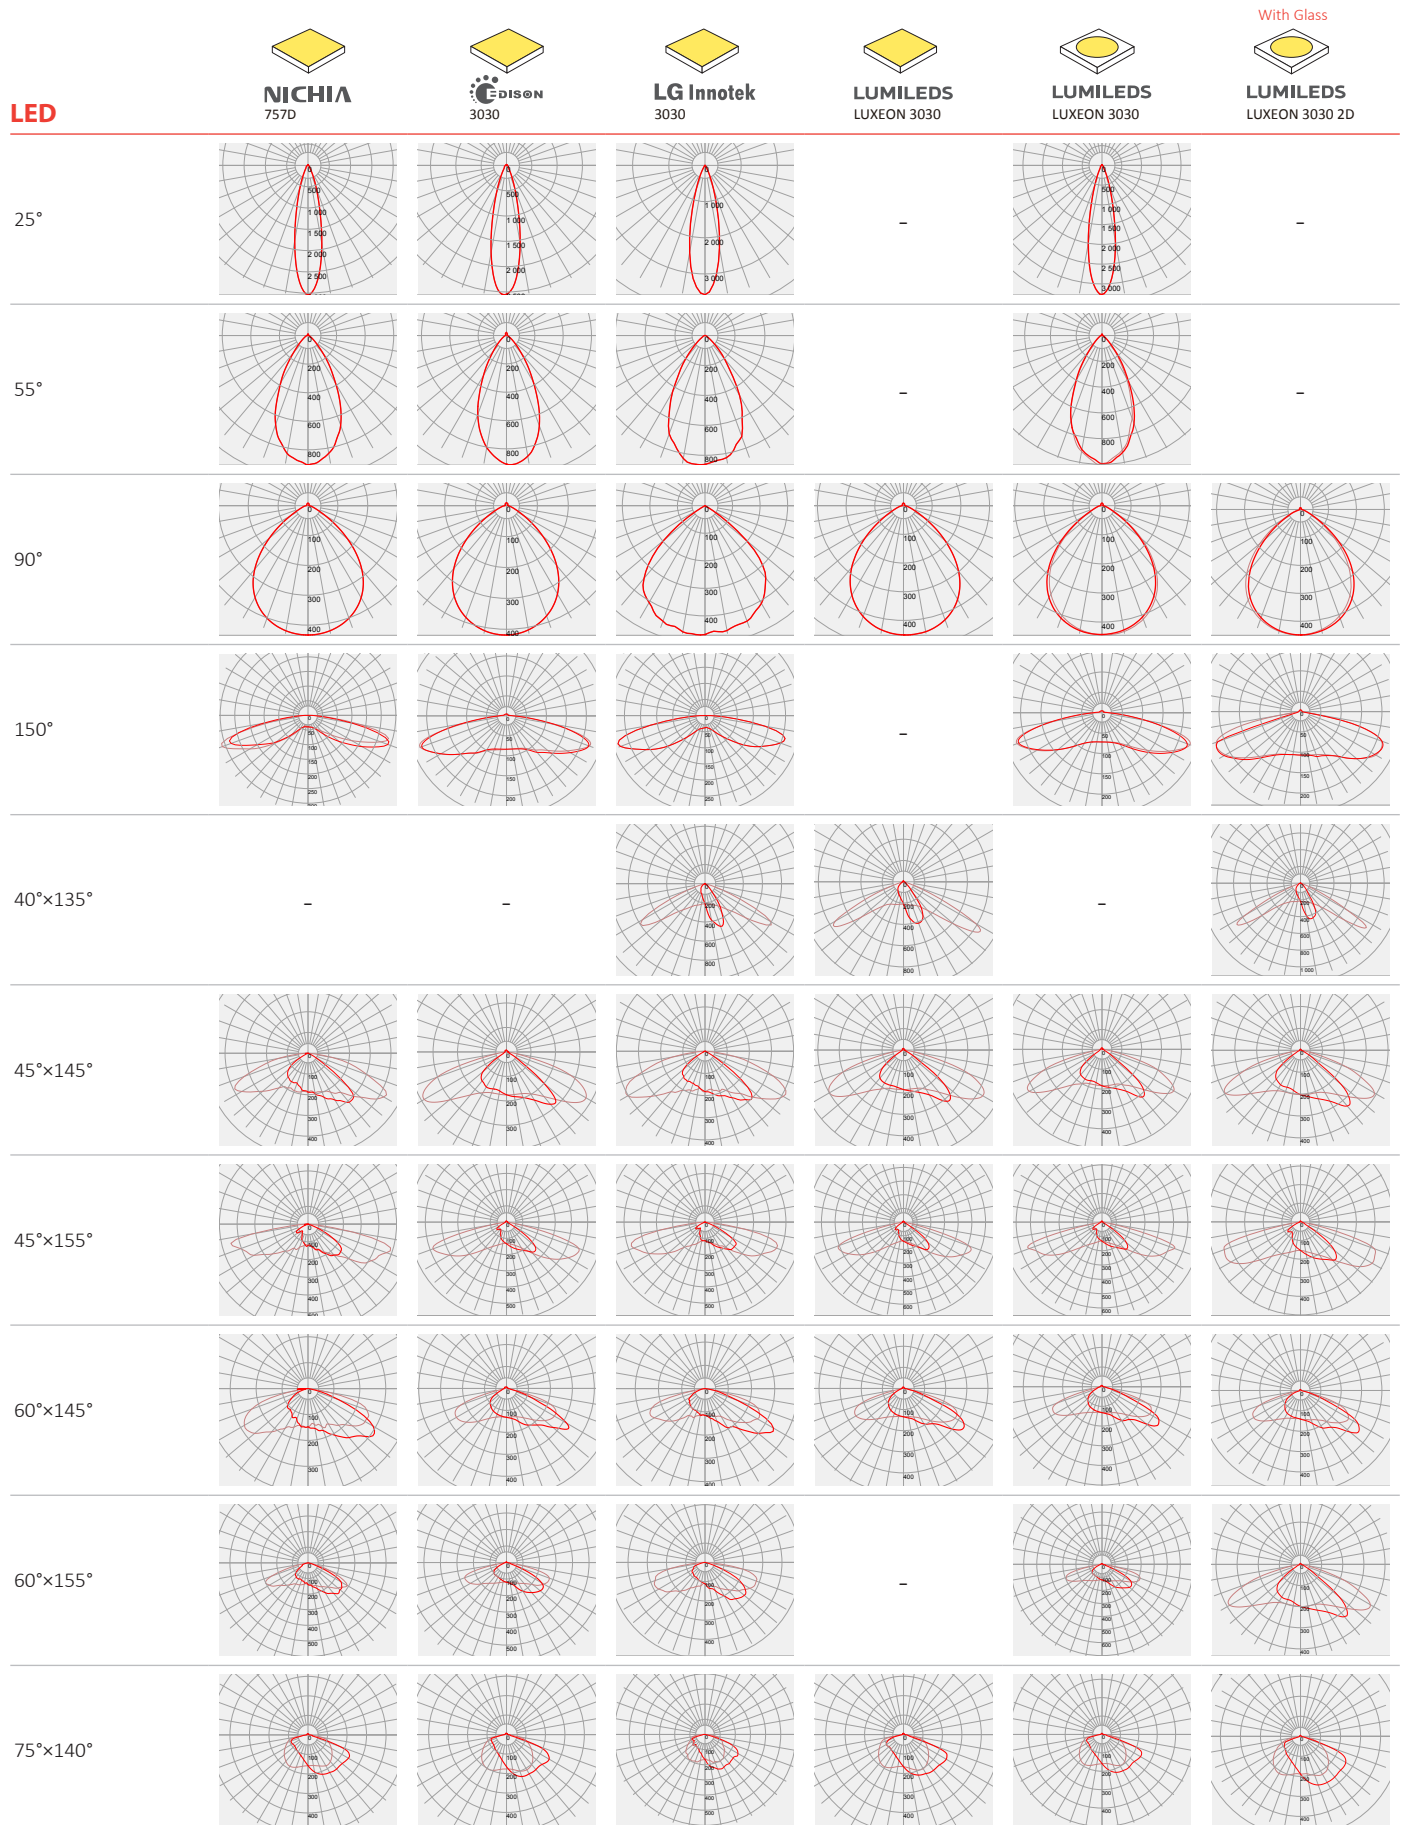

The height of the glass is 5mm.
Place the bottom of the glass above the top of the PCB with distance 10mm.

*Screw : The Maximum tightening torque for centre screw is 0.6Nm, which is mainly screw in for assembly.

Lens Dimension

LL12SS-CRC10L19

LL12SS-CRC25L19

Lens Dimension

LL12SS-CRC55L19

LL12SS-CRC90L19

Assembly Instruction

Fixing Method

Part No LL12SS-CRCxL19

*Screw : The Maximum tightening torque for centre screw is 0.6Nm, which is mainly screw in for assembly.

Photometric Distribution

LL12ZZ-CRCxL19

LL12SS-CRCxL19

CREE
XP-G3

SAMSUNG
LH351B