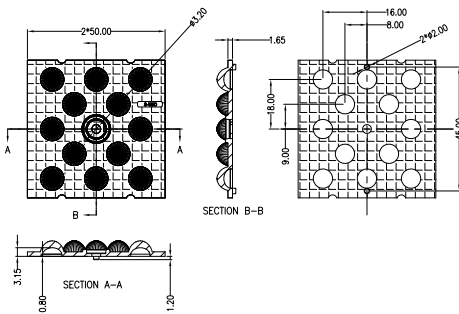

*All dimensions are in millimeters.

Packaging Details (SPQ)

Mechanical Specification

*All dimensions are in millimeters.

Lens Dimension

LL12ZZ-CRCxL19 (25°/55°)

LL12ZZ-CRCxL19 (90°/150°)

Lens Dimension

The height of the glass is 5mm.
Place the bottom of the glass above the top of the PCB with distance 10mm.

*Screw : The Maximum tightening torque for centre screw is 0.6Nm, which is mainly screw in for assembly.

Lens Dimension

LL12SS-CRC10L19

LL12SS-CRC25L19

Lens Dimension

LL12SS-CRC55L19

LL12SS-CRC90L19

Assembly Instruction

Fixing Method

Part No LL12SS-CRCxL19

*Screw : The Maximum tightening torque for centre screw is 0.6Nm, which is mainly screw in for assembly.

Photometric Distribution

LL12ZZ-CRCxL19

LL12SS-CRCxL19

CREE
XP-G3

SAMSUNG
LH351B