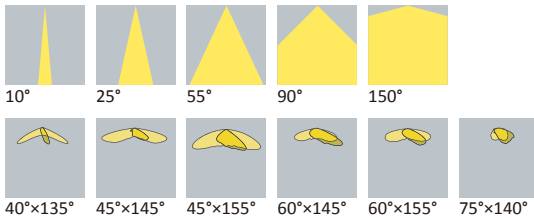

Datasheet CRC Series

Available Distribution

LED