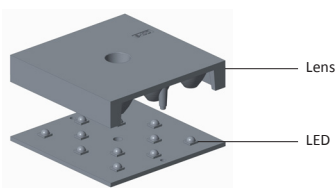

The height of the glass is 5mm.
Place the bottom of the glass above the top of the PCB with distance 10mm.

*Screw : The Maximum tightening torque for centre screw is 0.6Nm, which is mainly screw in for assembly.

Lens Dimension

LL12SS-CRC10L19

LL12SS-CRC25L19

Lens Dimension

LL12SS-CRC55L19

LL12SS-CRC90L19

Assembly Instruction

Fixing Method

Part No LL12SS-CRCxL19

*Screw : The Maximum tightening torque for centre screw is 0.6Nm, which is mainly screw in for assembly.

Photometric Distribution

LL12ZZ-CRCxL19

LL12SS-CRCxL19

CREE
XP-G3

SAMSUNG
LH351B