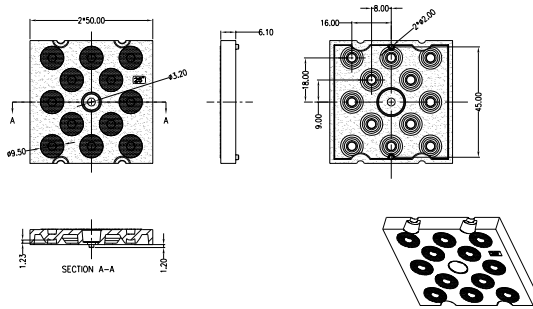

Dimensions

Part Number	Height	LxW
LL12ZZ-CRC25L19	6.3	50x50
LL12ZZ-CRC55L19	6.3	
LL12ZZ-CRC90L19	3.8	
LL12ZZ-CRC150L19	4.05	
LL12ZZ-CRC40135L19	5.3	
LL12ZZ-CRC45145L19	5.3	
LL12ZZ-CRC45155L19	5.3	
LL12ZZ-CRC60145L19	4.9	
LL12ZZ-CRC60155L19	5.1	
LL12ZZ-CRC75140L19	4.6	
LL12SS-CRC10L19	9.6	
LL12SS-CRC25L19	6.29	
LL12SS-CRC55L19	5.63	
LL12SS-CRC90L19	4.91	

*All dimensions are in millimeters.

Packaging Details (SPQ)

Mechanical Specification

*All dimensions are in millimeters.

Lens Dimension

LL12ZZ-CRCxL19 (25°/55°)

LL12ZZ-CRCxL19 (90°/150°)

Lens Dimension

LL12ZZ-CRCxL19 (40°x135°/45°x145°/45°x155°/60°x145°/60°x155°)

LL12ZZ-CRC75140L19

Assembly Instruction

Part No LL12ZZ-CRCxL19

Fixing Method

Assembly Instruction

Part No LL12ZZ-CRCxL19
LED LUXEON 3030 2D

Fixing Method

The height of the glass is 5mm.
Place the bottom of the glass above the top of the PCB with distance 10mm.

*Screw : The Maximum tightening torque for centre screw is 0.6Nm, which is mainly screw in for assembly.