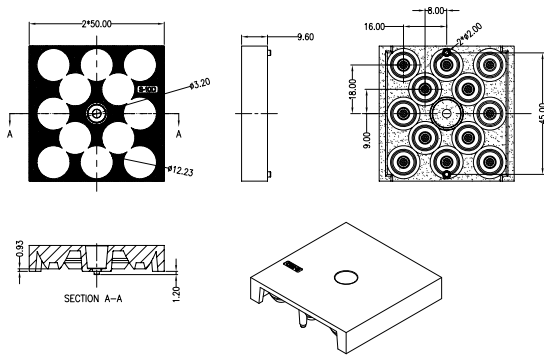

Lens Dimension

LL12SS-CRC10L19