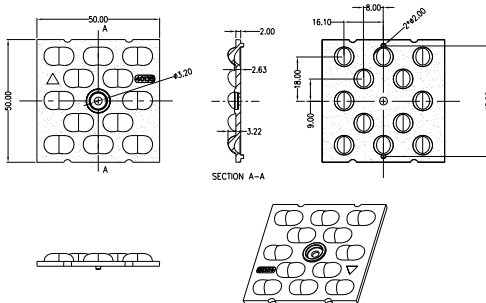

Dimensions

Part Number	Height	LxW
LL12ZZ-CRC25L19	6.3	50x50
LL12ZZ-CRC55L19	6.3	
LL12ZZ-CRC90L19	3.8	
LL12ZZ-CRC150L19	4.05	
LL12ZZ-CRC40135L19	5.3	
LL12ZZ-CRC45145L19	5.3	
LL12ZZ-CRC45155L19	5.3	
LL12ZZ-CRC60145L19	4.9	
LL12ZZ-CRC60155L19	5.1	
LL12ZZ-CRC75140L19	4.6	
LL12SS-CRC10L19	9.6	
LL12SS-CRC25L19	6.29	
LL12SS-CRC55L19	5.63	
LL12SS-CRC90L19	4.91	

*All dimensions are in millimeters.

Packaging Details (SPQ)

Mechanical Specification

*All dimensions are in millimeters.

Lens Dimension

LL12ZZ-CRCxL19 (25°/55°)

LL12ZZ-CRCxL19 (90°/150°)

Lens Dimension

LL12ZZ-CRCxL19 (40°x135°/45°x145°/45°x155°/60°x145°/60°x155°)

LL12ZZ-CRC75140L19

Assembly Instruction

Part No LL12ZZ-CRCxL19

Fixing Method

Assembly Instruction

Part No LL12ZZ-CRCxL19
LED LUXEON 3030 2D

Fixing Method

The height of the glass is 5mm.
Place the bottom of the glass above the top of the PCB with distance 10mm.

*Screw : The Maximum tightening torque for centre screw is 0.6Nm, which is mainly screw in for assembly.