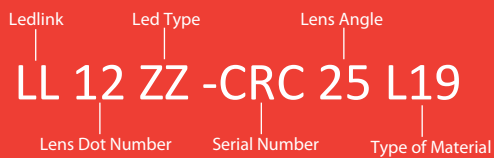

Product Nomenclature

Ledlink Optics, Inc Taiwan HQ

15F, No.655, Bannan Rd., Chung-Ho Dist.,
New Taipei City, Taiwan 235

Ledlink Optics (Dongguan) Co., Ltd Dongguan Factory

No.5, TianKeng Industrial Dist., HengLiTown, DongGuan City,
GuangDong Province, China 523478

Ledlink Optics (Yangzhou) Co., Ltd Yangzhou Factory

No.180, LinJiang Rd., YangZhou City, Jiangsu Province, China 225009

www.ledlink-optics.com

service@ledlink-optics.com