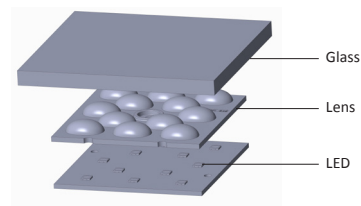

*All dimensions are in millimeters.

Packaging Details (SPQ)

Mechanical Specification

*All dimensions are in millimeters.

Lens Dimension

LL12ZZ-CRCxL19 (25°/55°)

LL12ZZ-CRCxL19 (90°/150°)

Lens Dimension

LL12ZZ-CRCxL19 (40°x135°/45°x145°/45°x155°/60°x145°/60°x155°)

LL12ZZ-CRC75140L19

Assembly Instruction

Part No LL12ZZ-CRCxL19

Fixing Method

Assembly Instruction

Part No LL12ZZ-CRCxL19
LED LUXEON 3030 2D

Fixing Method

The height of the glass is 5mm.
Place the bottom of the glass above the top of the PCB with distance 10mm.

*Screw : The Maximum tightening torque for centre screw is 0.6Nm, which is mainly screw in for assembly.