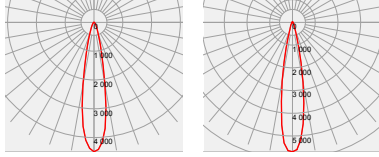

LL12SS-CRCxL19

CREE
XP-G3

SAMSUNG
LH351B

LED

10°