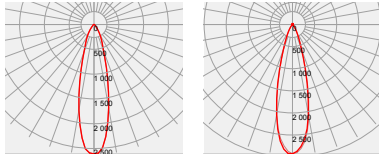

LL12SS-CRCxL19

CREE
XP-G3

SAMSUNG
LH351B

LED

10°

25°

55°

90°