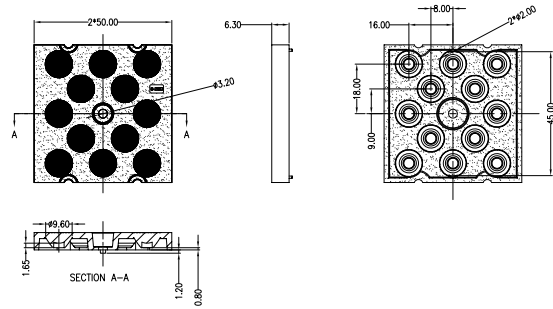

LL12SS-CRC25L19