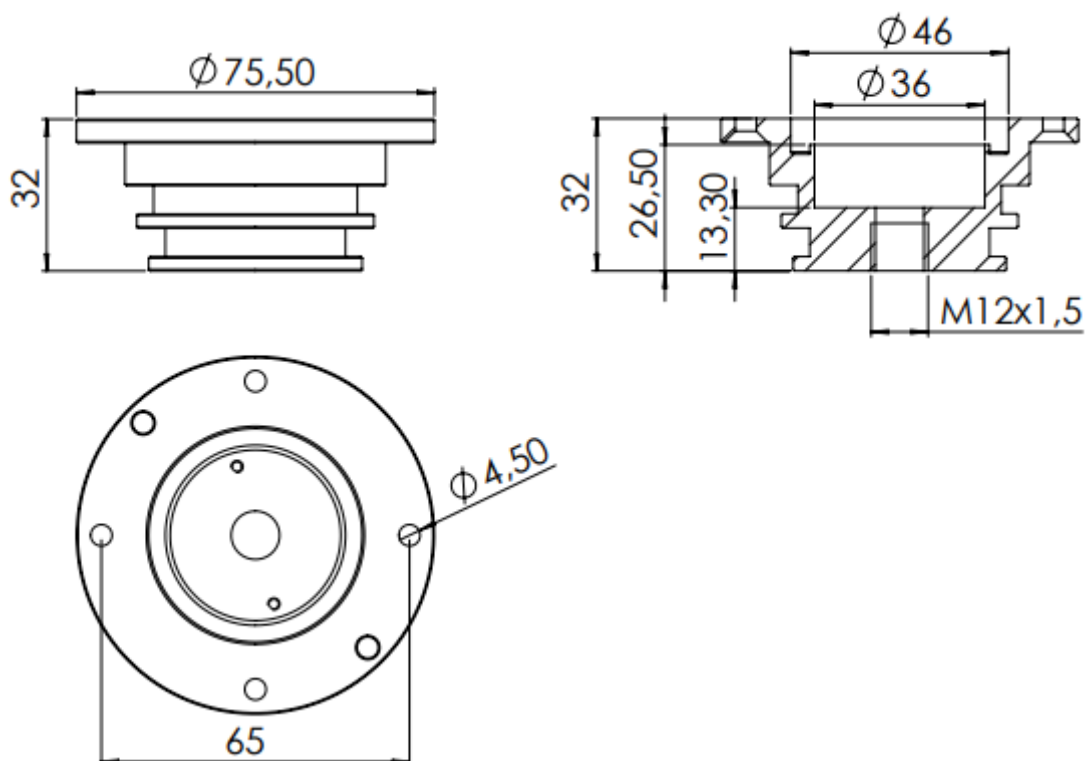

FEATURES

- Made of 316l, or 6063
- 3D model available

DIMENSIONS

NFLOOR6-BODY-316L, NFLOOR6-BODY-6063

NFLOOR-BODY-M16-316L

Ordering code

NFLOOR6-BODY-6063 – NFLOOR6 body made of 6063

NFLOOR6-BODY-316L – NFLOOR6 made of 316L

NFLOOR-BODY-M16-316L– NFLOOR6 M16 made of 316L