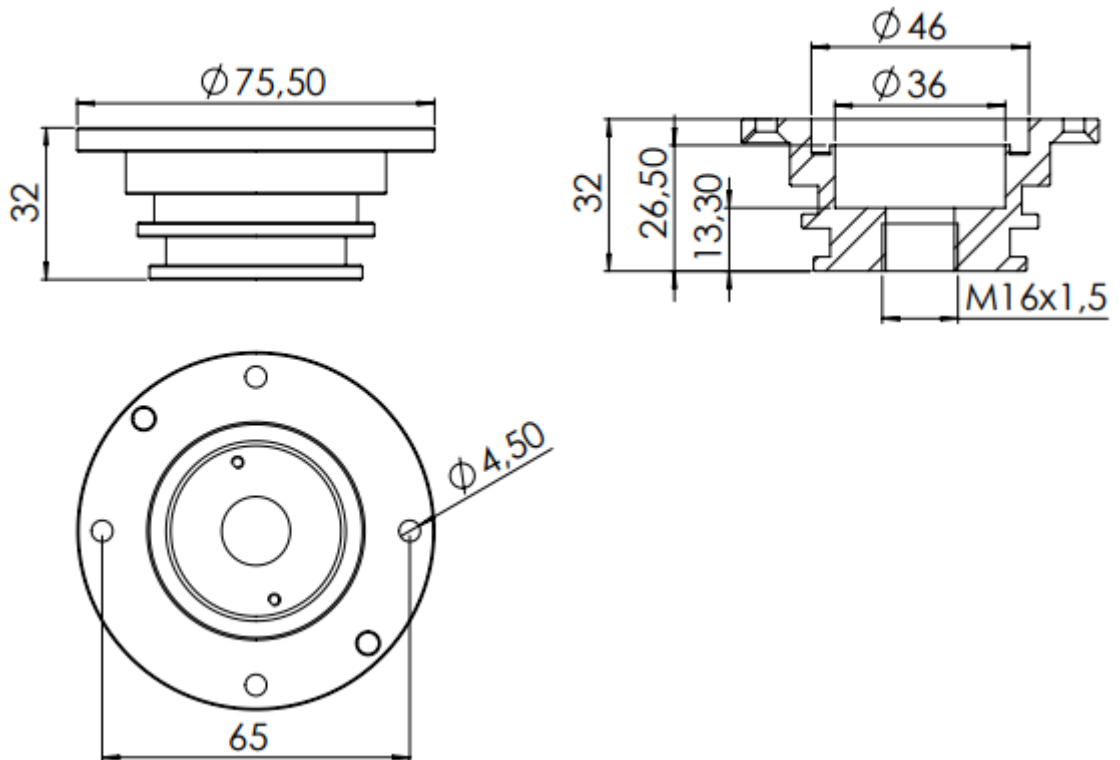

FEATURES

- Made of 316l, or 6063
- 3D model available

DIMENSIONS

NFLOOR6-BODY-316L, NFLOOR6-BODY-6063

NFLOOR-BODY-M16-316L

Ordering code

NFLOOR6-BODY-6063 – NFLOOR6 body made of 6063

NFLOOR6-BODY-316L – NFLOOR6 made of 316L

NFLOOR-BODY-M16-316L– NFLOOR6 M16 made of 316L