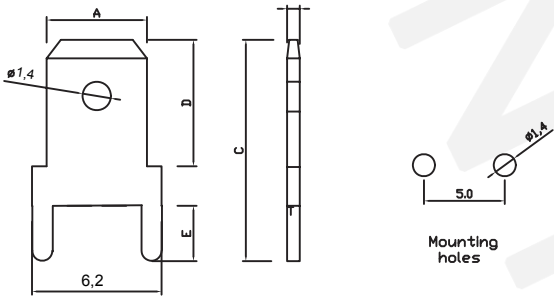

Wiring Accessories

Terminals Series

Terminal Series

Terminal Material: Brass

Mounting holes

Mounting holes

Mounting holes

Model No.	A	T	C	D	E	packing
	2.8	0.5	11	7	3	1000
	4.8	0.5	14	7	5	
		0.8				
	6.35	0.8	13.5	8	3.65	