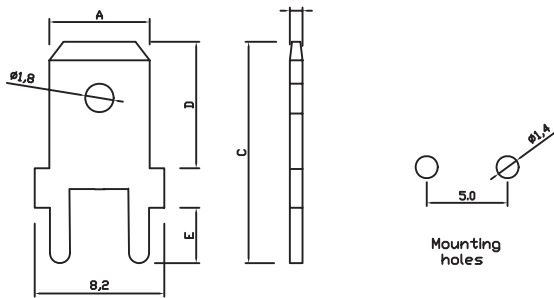

Wiring Accessories

Terminals Series

Terminal Series

Terminal Material: Brass

Mounting holes

Mounting holes

Mounting holes

Model No.	A	T	C	D	E	packing
	2.8	0.5	11	7	3	1000
	4.8	0.5	14	7	5	
		0.8				
	6.35	0.8	13.5	8	3.65	