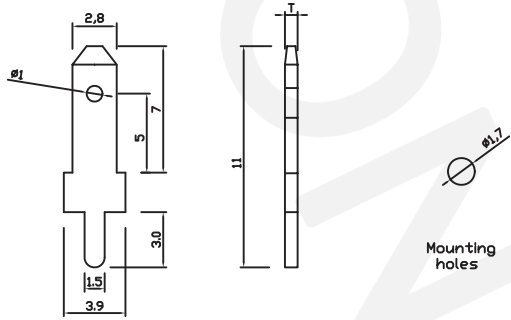

Wiring Accessories

Terminals Series

Terminal Series

Terminal Material: Brass

Mounting holes

Mounting holes

Mounting holes

Model No.	A	T	C	D	E	packing
	2.8	0.5	11	7	3	1000
	4.8	0.5	14	7	5	
		0.8				
	6.35	0.8	13.5	8	3.65	