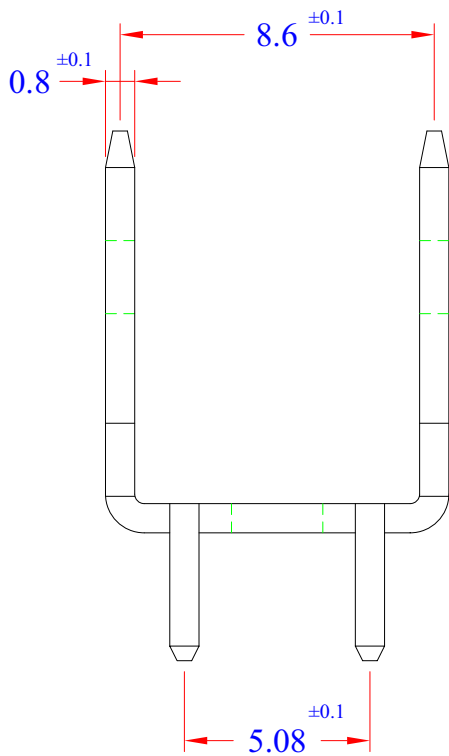

MOUNTING HOLES

PC□

BRASS

TIN PLATED

JASON