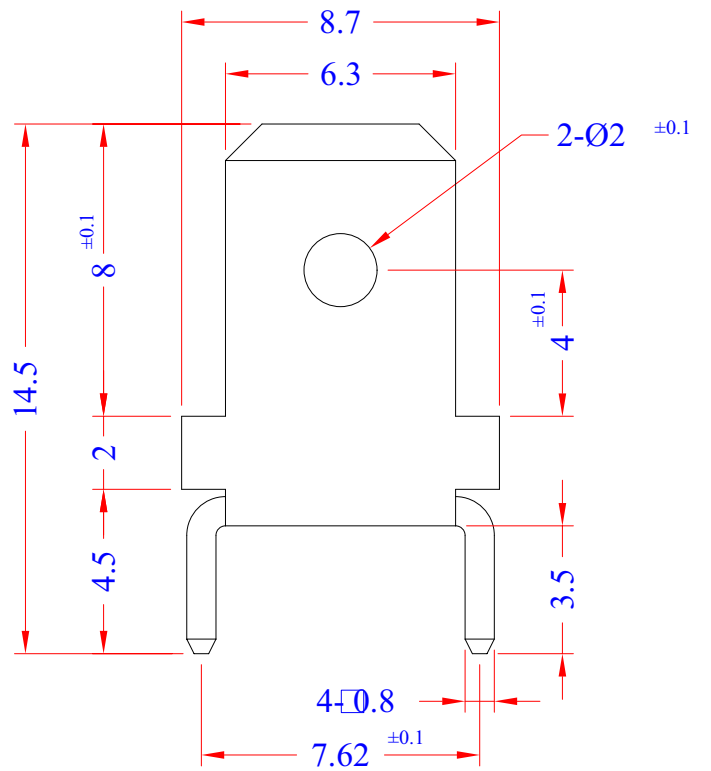

MOUNTING HOLES

PC□

BRASS

TIN PLATED

JASON