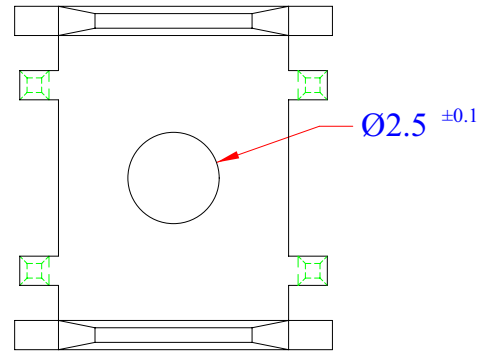

MOUNTING HOLES

PC□

BRASS

TIN PLATED

JASON