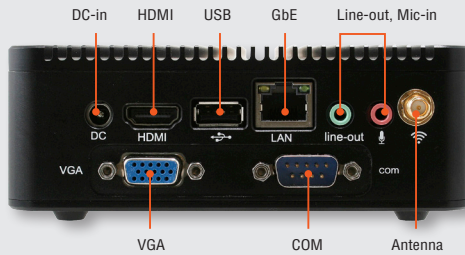

SD Card Socket 2 USB Power Button with LED & CIR

DC-in HDMI USB GbE Line-out, Mic-in
VGA COM Antenna

Features

- Onboard Intel® Atom™ D2550 Processor
- Intel® NM10 Chipset
- One 204-pin SODIMM Up to 4GB DDR3 1066/ 1333MHz SDRAM
- Dual View, VGA and HDMI
- Realtek ALC661 HD Audio
- Realtek RT8111E Gigabit Ethernet
- 1 SATA, 1 COM, 3 USB, 1 SD Card Socket
- VESA Compliance

Specifications

System

• Board	ENX-CDD
• CPU	Onboard Intel® Atom™ Processor D2550 (1M Cache, 1.86GHz)
• BIOS	AMI 16Mbit SPI BIOS
• System Chipset	Intel® NM10 Chipset
• I/O Chip	Nuvoton NCT5577D
• System Memory	One 204-pin SODIMM Up to 4GB DDR3 1066/ 1333MHz SDRAM
• Storage	1 x 2.5" Drive Bay
• Watchdog Timer	Reset: 1sec. ~ 65535sec./min. and 1sec. or 1min./step
• H/W Status Monitor	Monitoring System Temperature, Voltage with Auto Throttling Control

External I/O

• COM Port	1 x RS-232 (Without Power)
• LAN Port	1 x RJ-45
• Antenna	1 Knockouts for Antenna Mounting (Options to Add WiFi or 3G)
• Dual Display Port	Dual Display, VGA + HDMI
• Audio Port	Mic-in, Line-out
• USB Port	3 x USB 2.0
• SD Card Socket	Realtek RTS5138 USB Card Reader Controller Support SD/ SDHC Card
• CIR	1 x CIR

Display

• Chipset	Intel® Cedarview Integrated Graphics
• Resolution	CRT/ HDMI Mode: 1920 x 1200 @ 60Hz

Audio

• AC97 Codec	Realtek ALC661 HD Audio Decoding Controller
• Audio Interface	Mic-in, Line-out

Ethernet