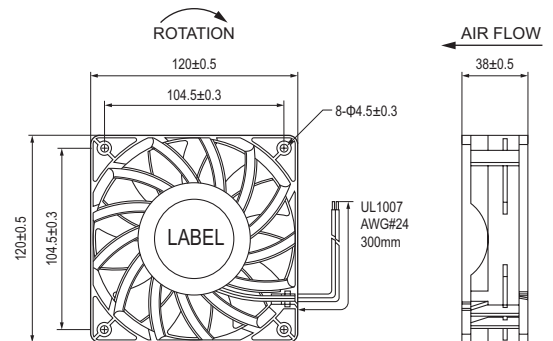

### General Specification

Frame / Impeller: Plastic  
 Lead Wire: AWG#24 or  
 Equivalent (+)Red, (-)Black  
 Ball Bearing 50,000Hrs(40°C)  
 Sleeve Bearing 30,000Hrs(40°C)  
 Operating temperature: -10°C~+70°C  
 Storage temperature: -40°C~+70°C

Model Number	# Bearing Type	Rated Voltage (VDC)	Operating Voltage (VDC)	Input Current (A)	Input Power (W)	Speed (RPM)	Max Air Volum		Max Static Pressure		Noise (dB-A)	Weight (g)
							(CFM)	m <sup>3</sup> /min	Inch-H <sub>2</sub> O	Pa		
DC12038#12U	B.S	12	7.0~13.8	1.50	18.00	4000	165.05	4.67	0.60	150.63	58.0	262.0
DC12038#12H	B.S	12	7.0~13.8	1.00	12.00	3500	144.21	4.08	0.50	124.25	53.0	262.0
DC12038#12M	B.S	12	7.0~13.8	0.60	7.20	3000	115.29	3.27	0.34	83.55	48.0	262.0
DC12038#12L	B.S	12	7.0~13.8	0.40	4.80	2500	101.85	2.88	0.26	64.63	40.0	262.0
DC12038#24U	B.S	24	14.0~27.6	1.00	24.00	4000	165.05	4.67	0.60	150.63	58.0	262.0
DC12038#24H	B.S	24	14.0~27.6	0.60	14.40	3500	144.21	4.08	0.50	124.25	53.0	262.0
DC12038#24M	B.S	24	14.0~27.6	0.40	9.60	3000	115.29	3.27	0.34	83.55	48.0	262.0
DC12038#24L	B.S	24	14.0~27.6	0.20	4.80	2500	101.85	2.88	0.26	64.63	40.0	262.0
DC12038#48U	B.S	48	28.0~56.0	0.60	28.80	4000	165.05	4.67	0.60	150.63	58.0	262.0
DC12038#48H	B.S	48	28.0~56.0	0.40	19.20	3500	144.21	4.08	0.50	124.25	53.0	262.0
DC12038#48M	B.S	48	28.0~56.0	0.20	9.60	3000	115.29	3.27	0.34	83.55	48.0	262.0
DC12038#48L	B.S	48	28.0~56.0	0.12	5.76	2500	101.85	2.88	0.26	64.63	40.0	262.0

### DZ12038

Size: 120×120×38mm