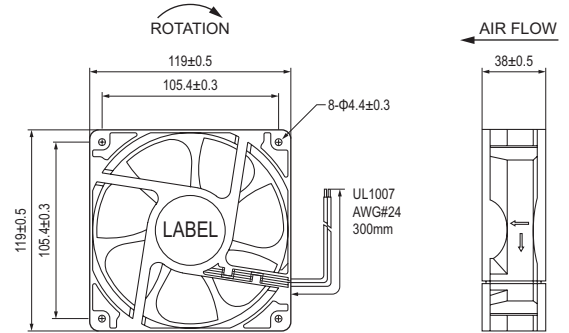

### DC12038

Size: 120×120×38mm

### General Specification

Frame / Impeller: Plastic  
 Lead Wire: AWG#24 or  
 Equivalent (+)Red, (-)Black  
 Ball Bearing 50,000Hrs(40°C)  
 Sleeve Bearing 30,000Hrs(40°C)  
 Operating temperature: -10°C~+70°C  
 Storage temperature: -40°C~+70°C

### DZ12038

Size: 120×120×38mm