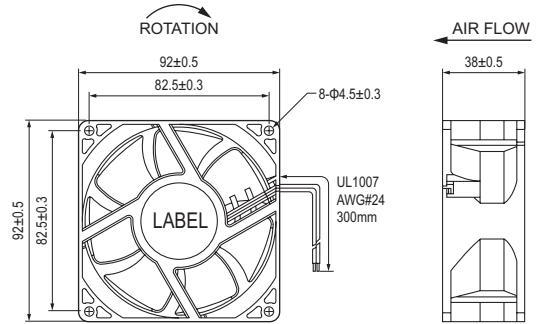

DC FAN

20mm~254mm

DC9238

Size: 92×92×38mm

General Specification

Frame / Impeller: Plastic
 Lead Wire: AWG#24 or
 Equivalent (+)Red, (-)Black
 Ball Bearing 50,000Hrs(40°C)
 Sleeve Bearing 30,000Hrs(40°C)
 Operating temperature: -10°C~+70°C
 Storage temperature: -40°C~+70°C

Model Number	# Bearing Type	Rated Voltage (VDC)	Operating Voltage (VDC)	Input Current (A)	Input Power (W)	Speed (RPM)	Max Air Volum		Max Static Pressure		Noise (dB-A)	Weight (g)
							(CFM)	m ³ /min	Inch-H ₂ O	Pa		
DC9238#12U	B	12	7.0~13.8	2.00	24.00	6000	125.10	3.54	0.93	231.35	63.0	245.0
DC9238#12H	B	12	7.0~13.8	1.60	19.20	5000	101.92	2.89	0.82	204.18	55.0	245.0
DC9238#12M	B	12	7.0~13.8	1.30	15.60	4000	83.31	2.36	0.61	151.89	52.0	245.0
DC9238#12L	B	12	7.0~13.8	1.10	13.20	3000	67.23	1.90	0.44	109.56	49.0	245.0
DC9238#24U	B	24	14.0~27.6	1.00	24.00	6000	125.10	3.54	0.93	231.35	63.0	245.0
DC9238#24H	B	24	14.0~27.6	0.80	19.20	5000	101.92	2.89	0.82	204.18	55.0	245.0
DC9238#24M	B	24	14.0~27.6	0.60	14.40	4000	83.31	2.36	0.61	151.89	52.0	245.0
DC9238#24L	B	24	14.0~27.6	0.50	12.00	3000	67.23	1.90	0.44	109.56	49.0	245.0
DC9238#48U	B	48	28.0~56.0	0.50	24.00	6000	125.10	3.54	0.93	231.35	63.0	245.0
DC9238#48H	B	48	28.0~56.0	0.40	19.20	5000	101.92	2.89	0.82	204.18	55.0	245.0
DC9238#48M	B	48	28.0~56.0	0.30	14.40	4000	83.31	2.36	0.61	151.89	52.0	245.0
DC9238#48L	B	48	28.0~56.0	0.25	12.00	3000	67.23	1.90	0.44	109.56	49.0	245.0

DZ9238

Size: 92×92×38mm

General Specification

Frame / Impeller: Plastic
 Lead Wire: AWG#24 or
 Equivalent (+)Red, (-)Black
 Ball Bearing 50,000Hrs(40°C)
 Sleeve Bearing 30,000Hrs(40°C)
 Operating temperature: -10°C~+70°C
 Storage temperature: -40°C~+70°C