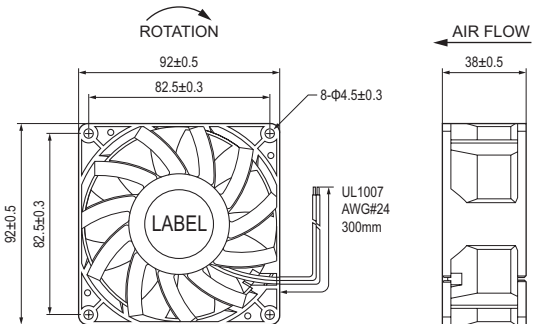

DC FAN

20mm~254mm

DC9238

Size: 92×92×38mm

General Specification

Frame / Impeller: Plastic
 Lead Wire: AWG#24 or
 Equivalent (+)Red, (-)Black
 Ball Bearing 50,000Hrs(40°C)
 Sleeve Bearing 30,000Hrs(40°C)
 Operating temperature: -10°C~+70°C
 Storage temperature: -40°C~+70°C

Model Number	# Bearing Type	Rated Voltage (VDC)	Operating Voltage (VDC)	Input Current (A)	Input Power (W)	Speed (RPM)	Max Air Volum		Max Static Pressure		Noise (dB-A)	Weight (g)
							(CFM)	m ³ /min	Inch-H ₂ O	Pa		
DC9238#12U	B	12	7.0~13.8	2.00	24.00	6000	125.10	3.54	0.93	231.35	63.0	245.0
DC9238#12H	B	12	7.0~13.8	1.60	19.20	5000	101.92	2.89	0.82	204.18	55.0	245.0
DC9238#12M	B	12	7.0~13.8	1.30	15.60	4000	83.31	2.36	0.61	151.89	52.0	245.0
DC9238#12L	B	12	7.0~13.8	1.10	13.20	3000	67.23	1.90	0.44	109.56	49.0	245.0
DC9238#24U	B	24	14.0~27.6	1.00	24.00	6000	125.10	3.54	0.93	231.35	63.0	245.0
DC9238#24H	B	24	14.0~27.6	0.80	19.20	5000	101.92	2.89	0.82	204.18	55.0	245.0
DC9238#24M	B	24	14.0~27.6	0.60	14.40	4000	83.31	2.36	0.61	151.89	52.0	245.0
DC9238#24L	B	24	14.0~27.6	0.50	12.00	3000	67.23	1.90	0.44	109.56	49.0	245.0
DC9238#48U	B	48	28.0~56.0	0.50	24.00	6000	125.10	3.54	0.93	231.35	63.0	245.0
DC9238#48H	B	48	28.0~56.0	0.40	19.20	5000	101.92	2.89	0.82	204.18	55.0	245.0
DC9238#48M	B	48	28.0~56.0	0.30	14.40	4000	83.31	2.36	0.61	151.89	52.0	245.0
DC9238#48L	B	48	28.0~56.0	0.25	12.00	3000	67.23	1.90	0.44	109.56	49.0	245.0

DZ9238

Size: 92×92×38mm

General Specification

Frame / Impeller: Plastic
 Lead Wire: AWG#24 or
 Equivalent (+)Red, (-)Black
 Ball Bearing 50,000Hrs(40°C)
 Sleeve Bearing 30,000Hrs(40°C)
 Operating temperature: -10°C~+70°C
 Storage temperature: -40°C~+70°C