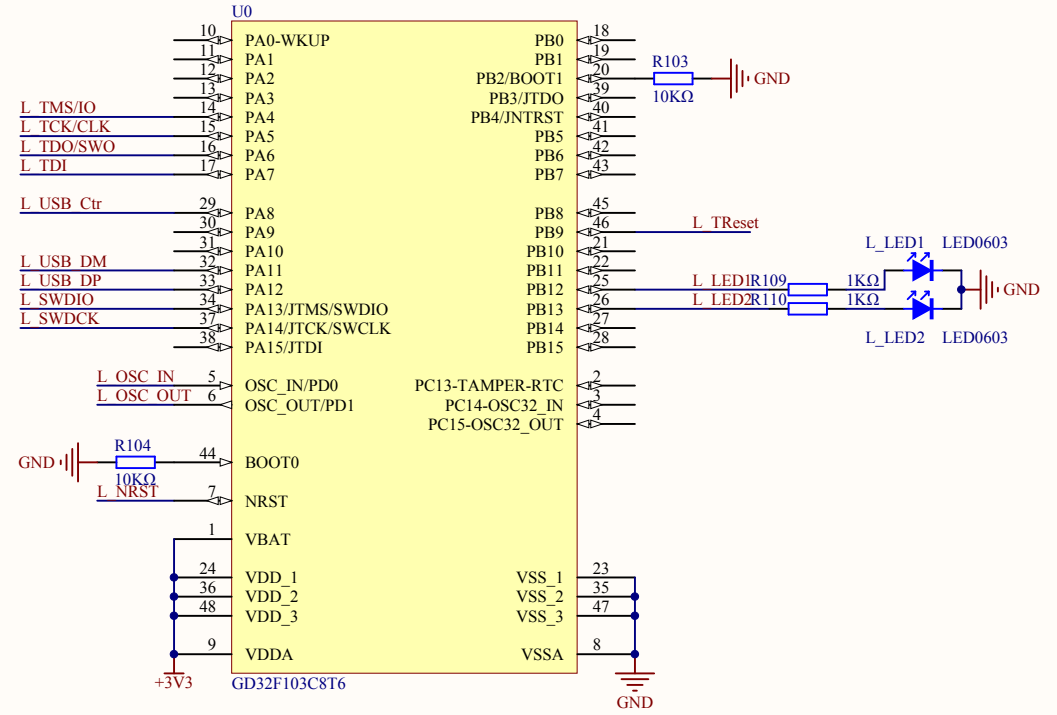

Reset

Company Name: GigaDevice		
File Name: GDLink		
Revision: 1.0	Data: 2015-01-09	Author: XuFei