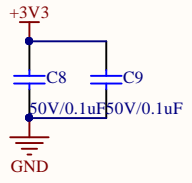

Company Name: GigaDevice		
File Name: MCU		
Revision: 1.0	Data: 2022-1	Author: XuFei