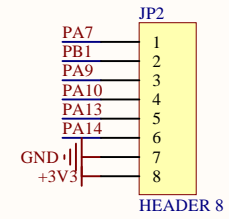

LED

KEY

Extension Pin

Company Name: GigaDevice

File Name: Extension

Revision: 1.0

Data: 2022-1

Author: XuFei