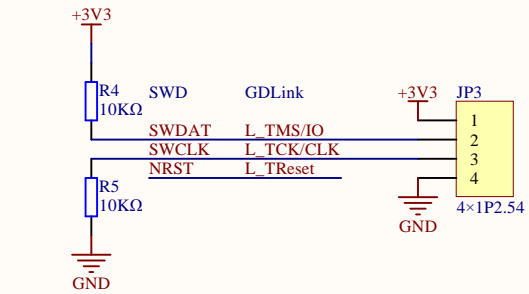

Company Name: GigaDevice		
File Name: MCU		
Revision: 1.0	Data: 2022-1	Author: XuFei