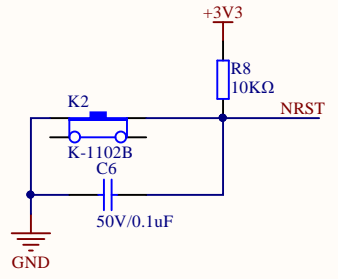

Company Name: GigaDevice		
File Name: MCU		
Revision: 1.0	Data: 2022-1	Author: XuFei