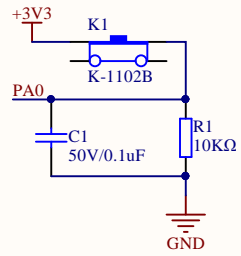

LED

KEY

Extension Pin

Company Name: GigaDevice

File Name: Extension

Revision: 1.0

Data: 2022-1

Author: XuFei