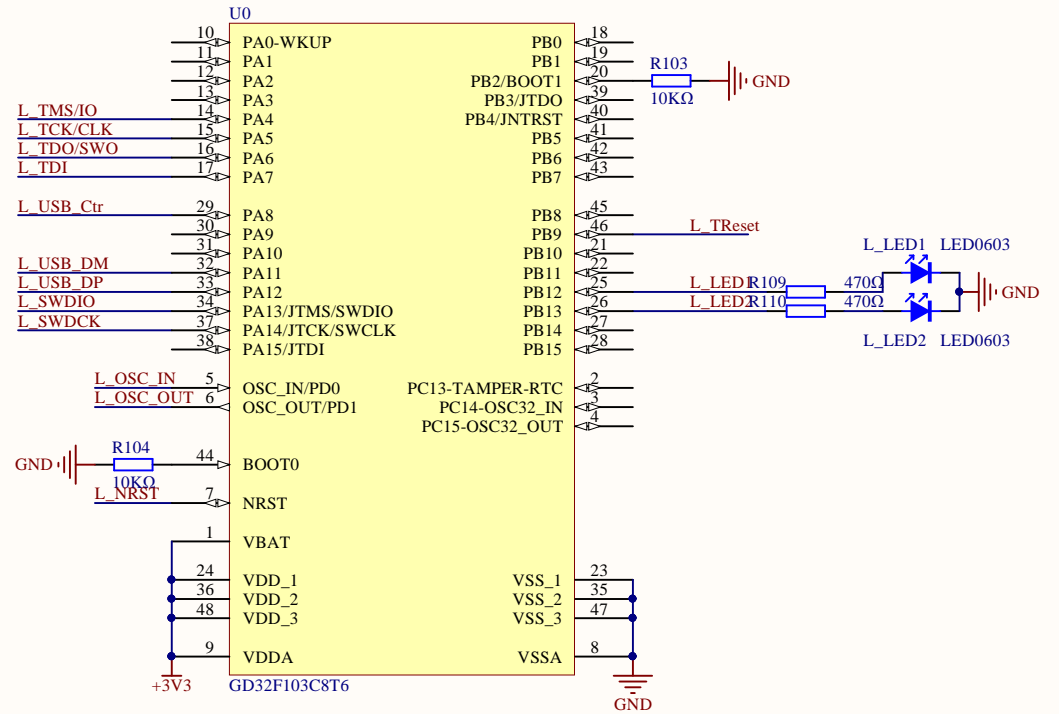

LED

KEY

Extension Pin

Company Name: GigaDevice

File Name: Extension

Revision: 1.0

Data: 2022-1

Author: XuFei

Company Name: GigaDevice

File Name: GDLink

Revision: 1.0

Data: 2022-1

Author: XuFei

Company Name: GigaDevice		
File Name: MCU		
Revision: 1.0	Data: 2022-1	Author: XuFei

Company Name: GigaDevice		
File Name: Power		
Revision: 1.1	Data: 2022-1	Author: XuFei