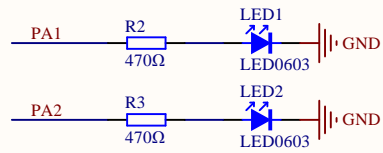

LED

KEY

Extension Pin

Company Name: GigaDevice

File Name: Extension

Revision: 1.0

Data: 2022-1

Author: XuFei