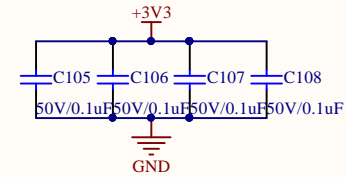

LED

KEY

Extension Pin

Company Name: GigaDevice

File Name: Extension

Revision: 1.0

Data: 2022-1

Author: XuFei