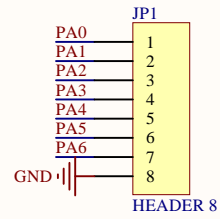

LED

KEY

Extension Pin

Company Name: GigaDevice

File Name: Extension

Revision: 1.0

Data: 2022-1

Author: XuFei