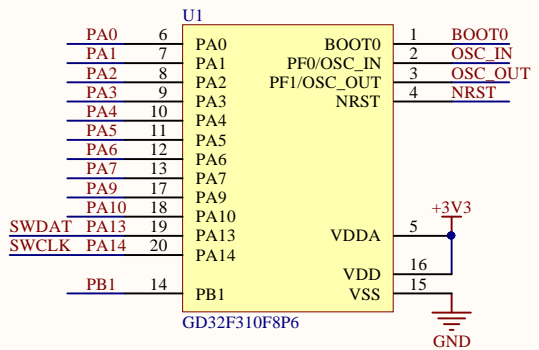

Company Name: GigaDevice		
File Name: MCU		
Revision: 1.0	Data: 2022-1	Author: XuFei