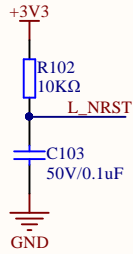

LED

KEY

Extension Pin

Company Name: GigaDevice

File Name: Extension

Revision: 1.0

Data: 2022-1

Author: XuFei