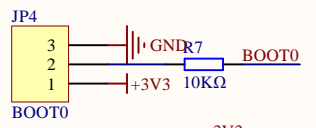

Company Name: GigaDevice		
File Name: MCU		
Revision: 1.0	Data: 2022-1	Author: XuFei