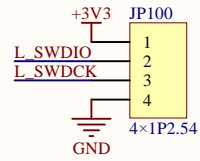

LED

KEY

Extension Pin

Company Name: GigaDevice

File Name: Extension

Revision: 1.0

Data: 2022-1

Author: XuFei