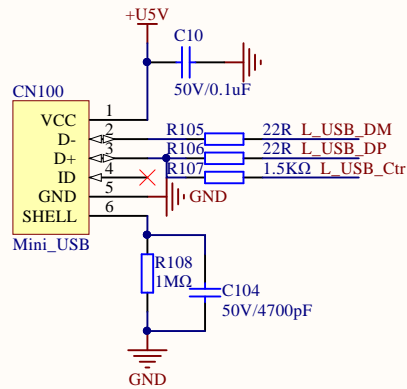

LED

KEY

Extension Pin

Company Name: GigaDevice

File Name: Extension

Revision: 1.0

Data: 2022-1

Author: XuFei