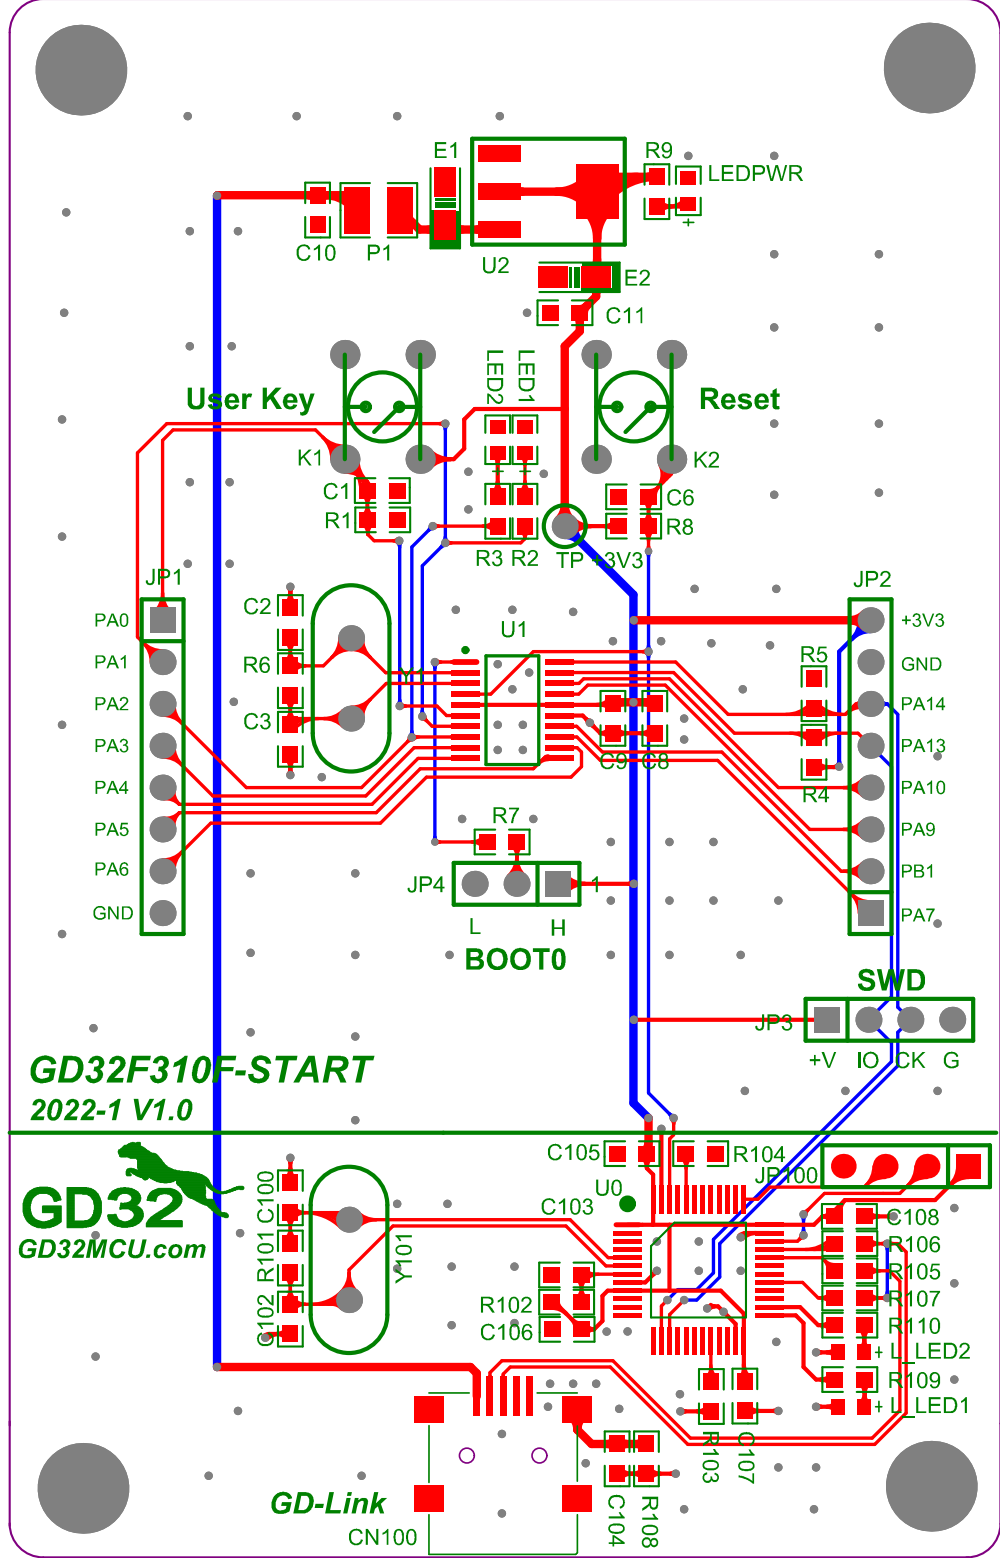

LED

KEY

Extension Pin

Company Name: GigaDevice

File Name: Extension

Revision: 1.0

Data: 2022-1

Author: XuFei

Company Name: GigaDevice

File Name: GDLink

Revision: 1.0

Data: 2022-1

Author: XuFei

Company Name: GigaDevice		
File Name: MCU		
Revision: 1.0	Data: 2022-1	Author: XuFei

Company Name: GigaDevice		
File Name: Power		
Revision: 1.1	Data: 2022-1	Author: XuFei