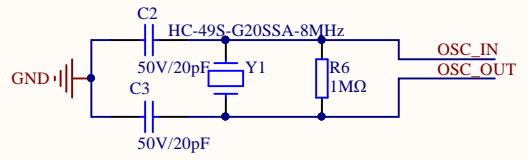

Company Name: GigaDevice		
File Name: MCU		
Revision: 1.0	Data: 2022-1	Author: XuFei