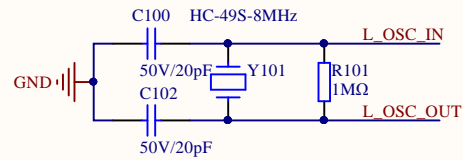

LED

KEY

Extension Pin

Company Name: GigaDevice

File Name: Extension

Revision: 1.0

Data: 2022-1

Author: XuFei