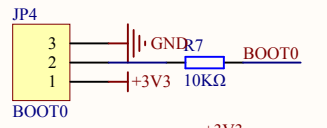

MCU SWD

Reset

Company Name: GigaDevice

File Name: GDLink

Revision: 1.0

Data: 2015-01-09

Author: XuFei

Company Name: GigaDevice		
File Name: MCU		
Revision: 1.0	Data: 2018-10	Author: XuFei