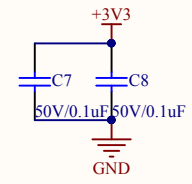

MCU SWD

Reset

Company Name: GigaDevice

File Name: GDLink

Revision: 1.0

Data: 2015-01-09

Author: XuFei

Company Name: GigaDevice		
File Name: MCU		
Revision: 1.0	Data: 2018-10	Author: XuFei