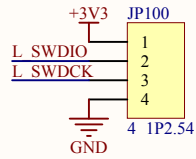

MCU SWD

Reset

Company Name: GigaDevice

File Name: GDLink

Revision: 1.0

Data: 2015-01-09

Author: XuFei