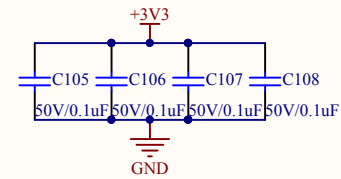

Reset

Company Name: GigaDevice

File Name: GDLink

Revision: 1.0

Data: 2015-01-09

Author: XuFei