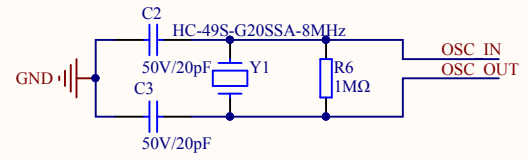

MCU SWD

Reset

Company Name: GigaDevice

File Name: GDLink

Revision: 1.0

Data: 2015-01-09

Author: XuFei

Company Name: GigaDevice		
File Name: MCU		
Revision: 1.0	Data: 2018-10	Author: XuFei