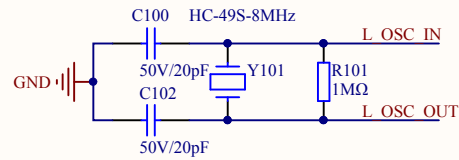

MCU SWD

Reset

Company Name: GigaDevice

File Name: GDLink

Revision: 1.0

Data: 2015-01-09

Author: XuFei