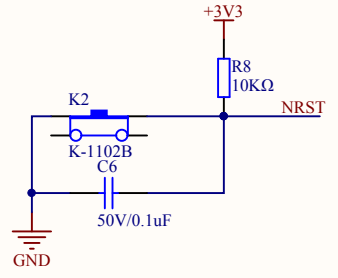

MCU SWD

Reset

Company Name: GigaDevice

File Name: GDLink

Revision: 1.0

Data: 2015-01-09

Author: XuFei

Company Name: GigaDevice		
File Name: MCU		
Revision: 1.0	Data: 2018-10	Author: XuFei