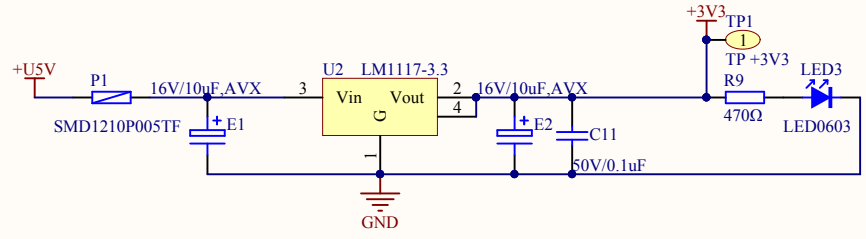

MCU SWD

Reset

Company Name: GigaDevice

File Name: GDLink

Revision: 1.0

Data: 2015-01-09

Author: XuFei

Company Name: GigaDevice		
File Name: MCU		
Revision: 1.0	Data: 2018-10	Author: XuFei