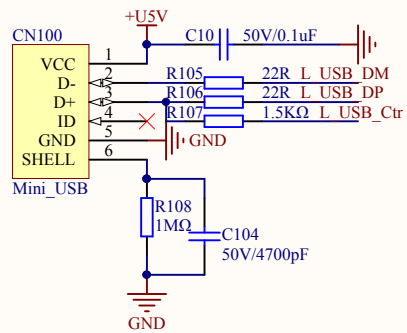

Company Name: GigaDevice

File Name: GDLink

Revision: 1.0

Data: 2015-01-09

Author: XuFei