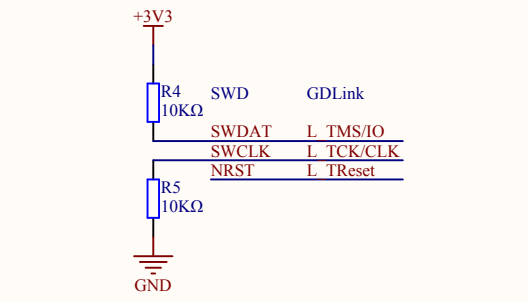

LED

KEY

Extension Pin

Company Name: GigaDevice

File Name: Extension

Revision: 1.0

Data: 2017-5

Author: XuFei

MCU SWD

Reset

Company Name: GigaDevice

File Name: GDLink

Revision: 1.0

Data: 2015-01-09

Author: XuFei

Company Name: GigaDevice		
File Name: MCU		
Revision: 1.0	Data: 2018-10	Author: XuFei