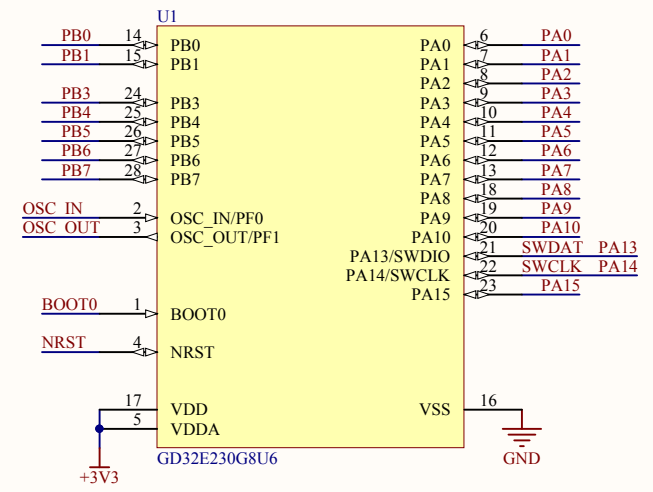

LED

KEY

Extension Pin

Company Name: GigaDevice

File Name: Extension

Revision: 1.0

Data: 2017-5

Author: XuFei

MCU SWD

Reset

Company Name: GigaDevice

File Name: GDLink

Revision: 1.0

Data: 2015-01-09

Author: XuFei

Company Name: GigaDevice		
File Name: MCU		
Revision: 1.0	Data: 2018-10	Author: XuFei