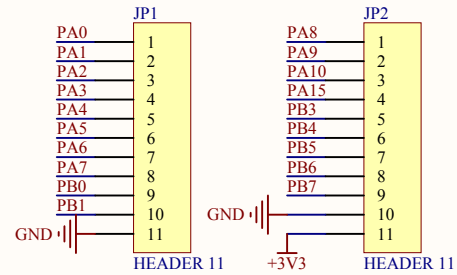

LED

KEY

Extension Pin

Company Name: GigaDevice

File Name: Extension

Revision: 1.0

Data: 2017-5

Author: XuFei