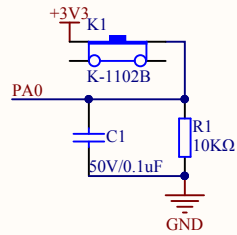

LED

KEY

Extension Pin

Company Name: GigaDevice

File Name: Extension

Revision: 1.0

Data: 2017-5

Author: XuFei