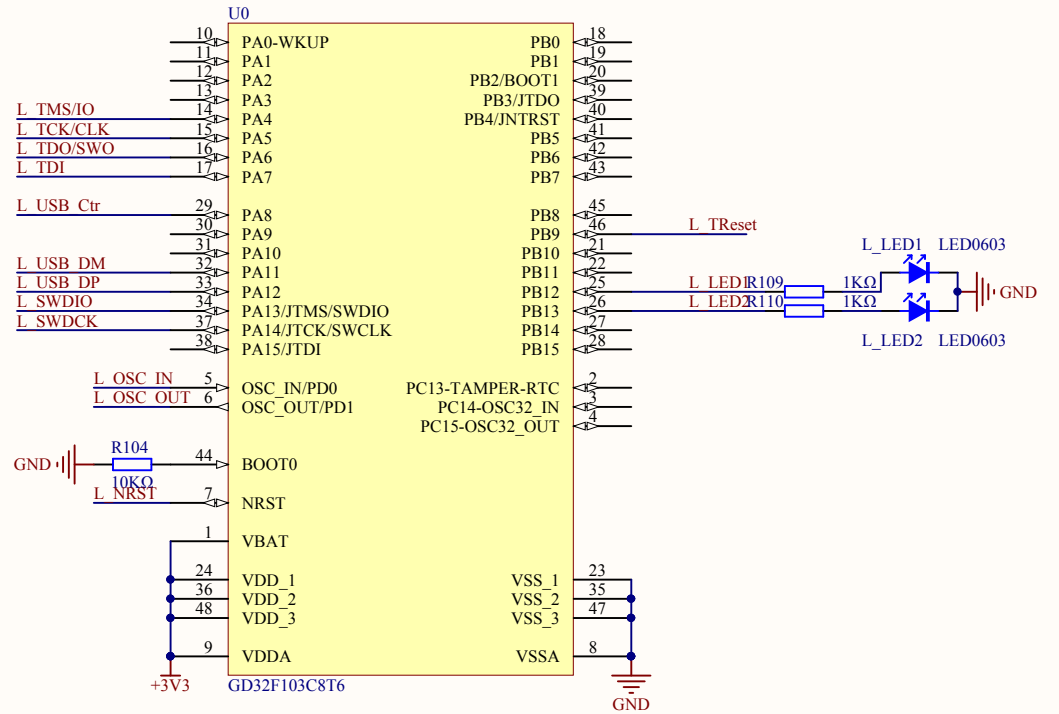

LED

KEY

Extension Pin

Company Name: GigaDevice

File Name: Extension

Revision: 1.0

Data: 2017-5

Author: XuFei

MCU SWD

Reset

Company Name: GigaDevice

File Name: GDLink

Revision: 1.0

Data: 2015-01-09

Author: XuFei

Company Name: GigaDevice		
File Name: MCU		
Revision: 1.0	Data: 2018-10	Author: XuFei