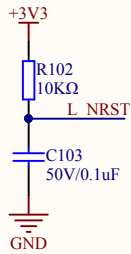

Reset

Company Name: GigaDevice

File Name: GDLink

Revision: 1.0

Data: 2015-01-09

Author: XuFei