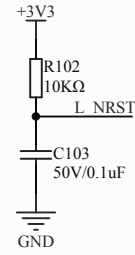

Reset

Company Name: GigaDevice

File Name: GDLink

Revision: 1.0

Data: 2015-01-09

Author: XuFei