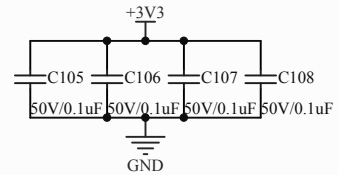

Reset

Company Name: GigaDevice

File Name: GDLink

Revision: 1.0

Data: 2015-01-09

Author: XuFei