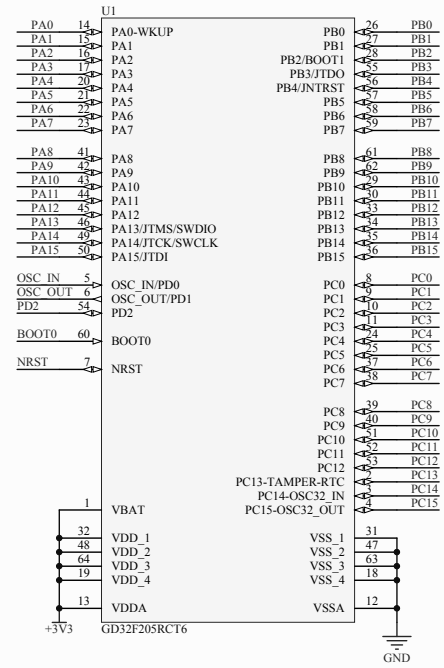

LED

KEY

Extension Pin

Company Name: GigaDevice

File Name: Extension

Revision: 1.0

Data: 2015-7

Author: XuFei

MCU SWD

HSE

Reset

Company Name: GigaDevice

File Name: GDLink

Revision: 1.0

Data: 2015-01-09

Author: XuFei

GDLink	JTAG	
L_TDI	JTRST	PB4
L_TMS/IO	JTMS/SWDIO	PA15
L_TCK/CLK	JTCK/SWDCLK	PA14
L_TDO/SWO	JTDO	PB3
L_TReset	NRST	

Company Name: GigaDevice

File Name: MCU

Revision: 1.0

Date: 2015-7

Author: XuFei

Company Name: GigaDevice		
File Name: Power		
Revision: 1.0	Data: 2015-7	Author: XuFei