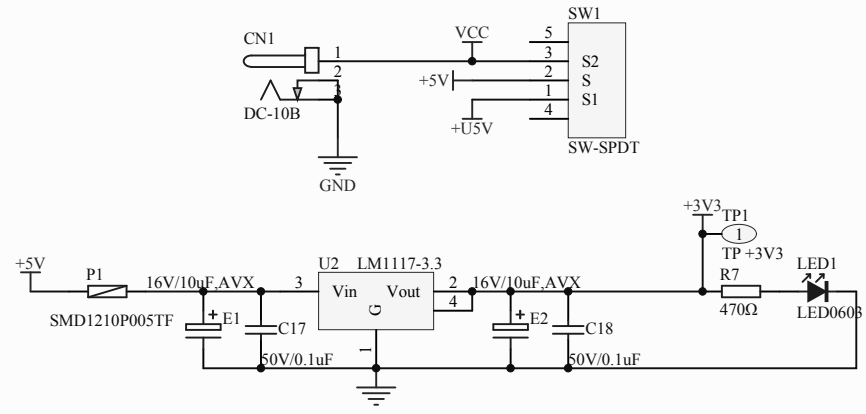

GDLink	JTAG	
L_TDI	JTRST	PB4
L_TMS/IO	JTMS/SWDIO	PA15
L_TCK/CLK	JTCK/SWDCLK	PA14
L_TDO/SWO	JTDO	PB3
L_TReset	NRST	

Company Name: GigaDevice

File Name: MCU

Revision: 1.0

Date: 2015-7

Author: XuFei

Company Name: GigaDevice		
File Name: Power		
Revision: 1.0	Data: 2015-7	Author: XuFei