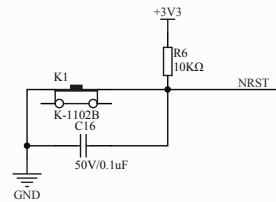

GDLink	JTAG	
L_TDI	JTRST	PB4
L_TMS/IO	JTMS/SWDIO	PA15
L_TCK/CLK	JTCK/SWDCLK	PA14
L_TDO/SWO	JTDO	PB3
L_TReset	NRST	

Company Name: GigaDevice

File Name: MCU

Revision: 1.0

Date: 2015-7

Author: XuFei

Company Name: GigaDevice		
File Name: Power		
Revision: 1.0	Data: 2015-7	Author: XuFei