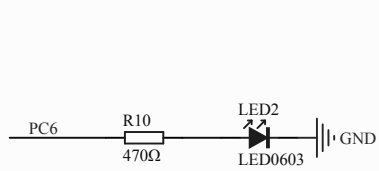

LED

KEY

Extension Pin

Company Name: GigaDevice

File Name: Extension

Revision: 1.0

Data: 2015-7

Author: XuFei