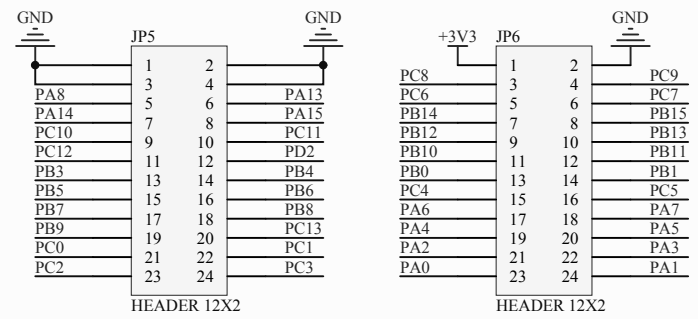

LED

KEY

Extension Pin

Company Name: GigaDevice

File Name: Extension

Revision: 1.0

Data: 2015-7

Author: XuFei