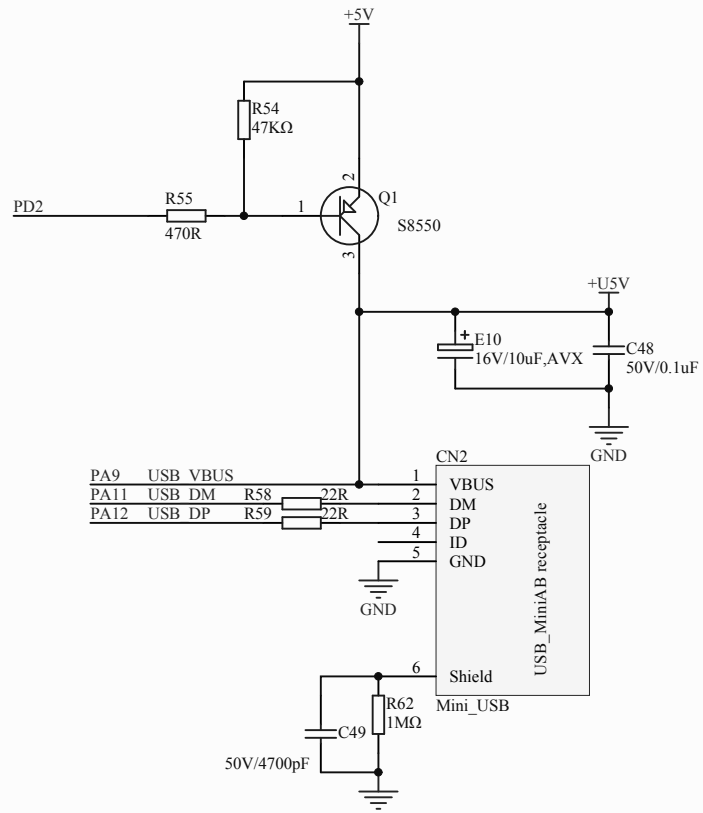

GDLink	JTAG	
L_TDI	JTRST	PB4
L_TMS/IO	JTMS/SWDIO	PA15
L_TCK/CLK	JTCK/SWDCLK	PA14
L_TDO/SWO	JTDO	PB3
L_TReset	NRST	

Company Name: GigaDevice

File Name: MCU

Revision: 1.0

Date: 2015-7

Author: XuFei

Company Name: GigaDevice		
File Name: Power		
Revision: 1.0	Data: 2015-7	Author: XuFei