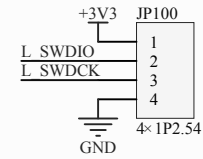

MCU SWD

HSE

Reset

Company Name: GigaDevice

File Name: GDLink

Revision: 1.0

Data: 2015-01-09

Author: XuFei