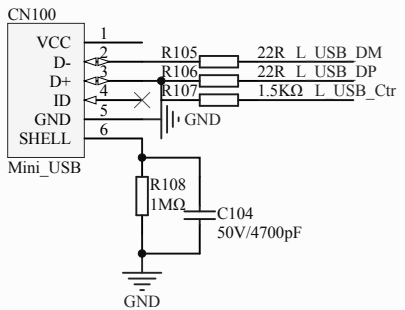

Reset

Company Name: GigaDevice

File Name: GDLink

Revision: 1.0

Data: 2015-01-09

Author: XuFei