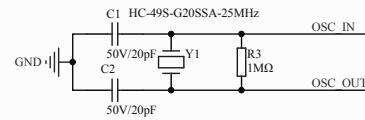

GDLink	JTAG	
L_TDI	JTRST	PB4
L_TMS/IO	JTMS/SWDIO	PA15
L_TCK/CLK	JTCK/SWDCLK	PA14
L_TDO/SWO	JTDO	PB3
L_TReset	NRST	

Company Name: GigaDevice

File Name: MCU

Revision: 1.0

Date: 2015-7

Author: XuFei