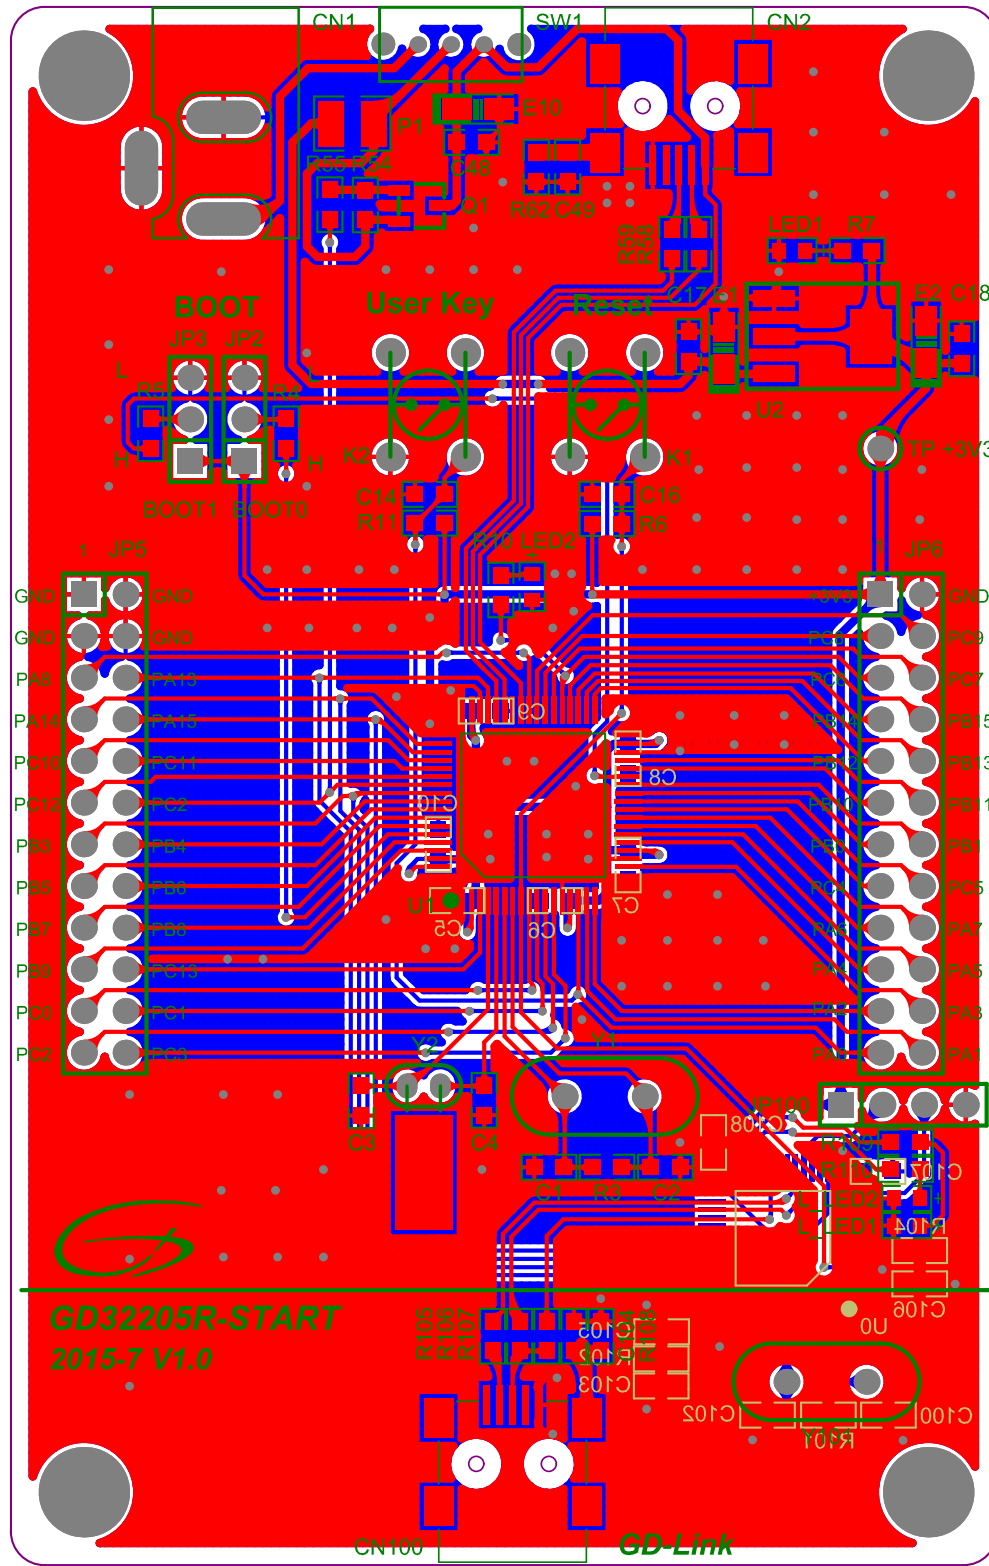

GD32205R-START
2015-7 V1.0

GD-Link

CN100