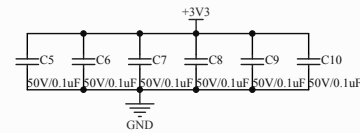

GDLink	JTAG	
L_TDI	JTRST	PB4
L_TMS/IO	JTMS/SWDIO	PA15
L_TCK/CLK	JTCK/SWDCLK	PA14
L_TDO/SWO	JTDO	PB3
L_TReset	NRST	

Company Name: GigaDevice

File Name: MCU

Revision: 1.0

Date: 2015-7

Author: XuFei