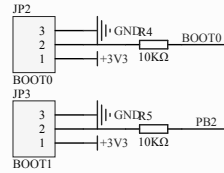

GDLink	JTAG	
L_TDI	JTRST	PB4
L_TMS/IO	JTMS/SWDIO	PA15
L_TCK/CLK	JTCK/SWDCLK	PA14
L_TDO/SWO	JTDO	PB3
L_TReset	NRST	

Company Name: GigaDevice

File Name: MCU

Revision: 1.0

Date: 2015-7

Author: XuFei