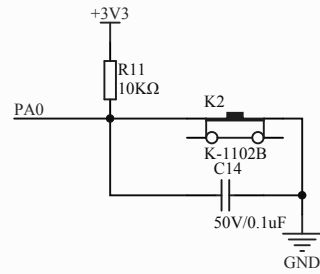

LED

KEY

Extension Pin

Company Name: GigaDevice

File Name: Extension

Revision: 1.0

Data: 2015-7

Author: XuFei