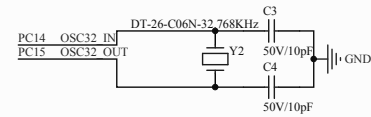

GDLink	JTAG	
L_TDI	JTRST	PB4
L_TMS/IO	JTMS/SWDIO	PA15
L_TCK/CLK	JTCK/SWDCLK	PA14
L_TDO/SWO	JTDO	PB3
L_TReset	NRST	

Company Name: GigaDevice

File Name: MCU

Revision: 1.0

Date: 2015-7

Author: XuFei