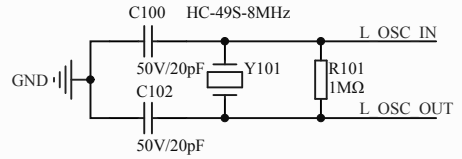

MCU SWD

HSE

Reset

Company Name: GigaDevice

File Name: GDLink

Revision: 1.0

Data: 2015-01-09

Author: XuFei