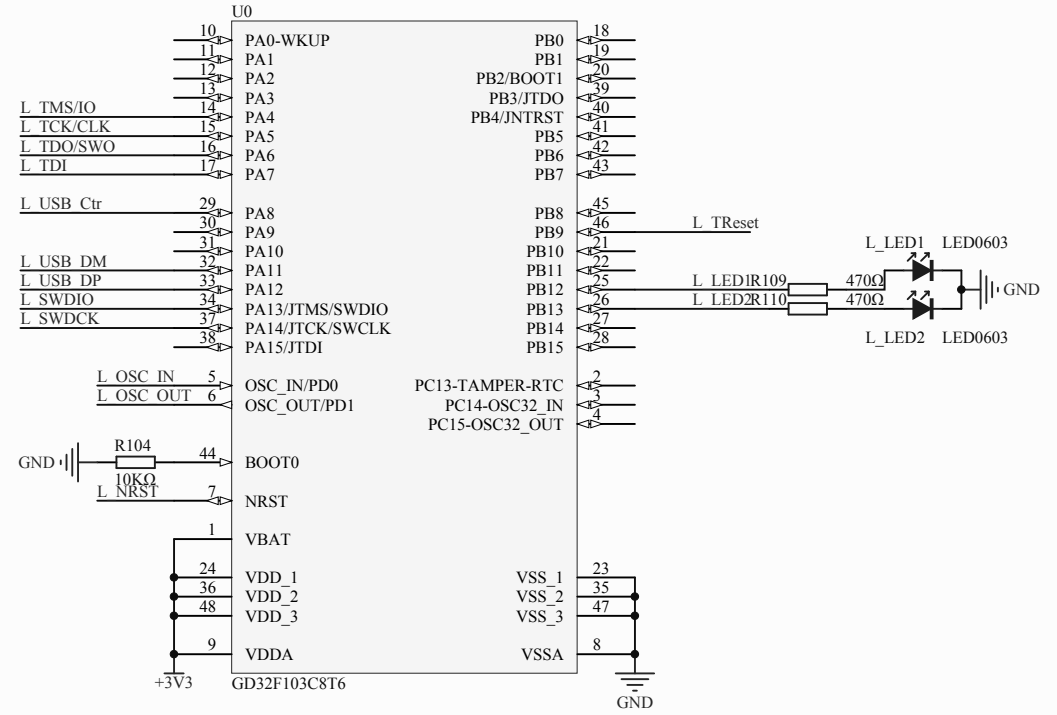

LED

KEY

Extension Pin

Company Name: GigaDevice

File Name: Extension

Revision: 1.0

Data: 2015-7

Author: XuFei

MCU SWD

HSE

Reset

Company Name: GigaDevice

File Name: GDLink

Revision: 1.0

Data: 2015-01-09

Author: XuFei