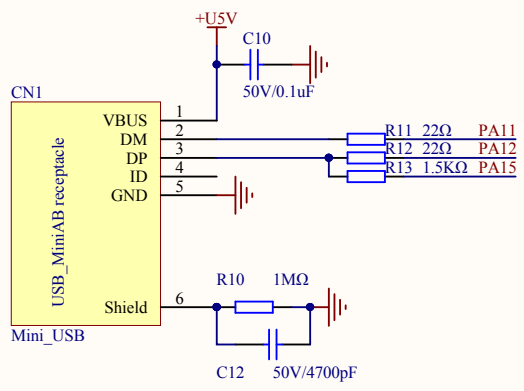

### MCU SWD

### Reset

Company Name: GigaDevice

File Name: GDLink

Revision: 1.0

Data: 2015-01-09

Author: XuFei

<b>Company Name: GigaDevice</b>		
<b>File Name: MCU</b>		
Revision: 1.0	Data: 2014-06	Author: XuFei

<b>Company Name: GigaDevice</b>		
<b>File Name: Power</b>		
Revision: 1.0	Data: 2014-06	Author: XuFei