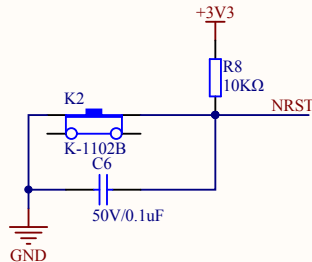

### Reset

Company Name: GigaDevice

File Name: GDLink

Revision: 1.0

Data: 2015-01-09

Author: XuFei

<b>Company Name: GigaDevice</b>		
<b>File Name: MCU</b>		
Revision: 1.0	Data: 2014-06	Author: XuFei

<b>Company Name: GigaDevice</b>		
<b>File Name: Power</b>		
Revision: 1.0	Data: 2014-06	Author: XuFei