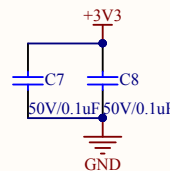

### Reset

Company Name: GigaDevice

File Name: GDLink

Revision: 1.0

Data: 2015-01-09

Author: XuFei

<b>Company Name: GigaDevice</b>		
<b>File Name: MCU</b>		
Revision: 1.0	Data: 2014-06	Author: XuFei

<b>Company Name: GigaDevice</b>		
<b>File Name: Power</b>		
Revision: 1.0	Data: 2014-06	Author: XuFei