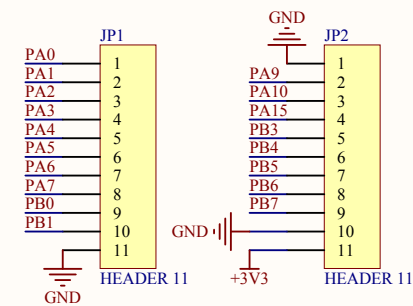

### Extension Pin

**Company Name: GigaDevice**

**File Name: Extension**

Revision: 1.0

Data: 2014-06

Author: XuFei

### MCU SWD