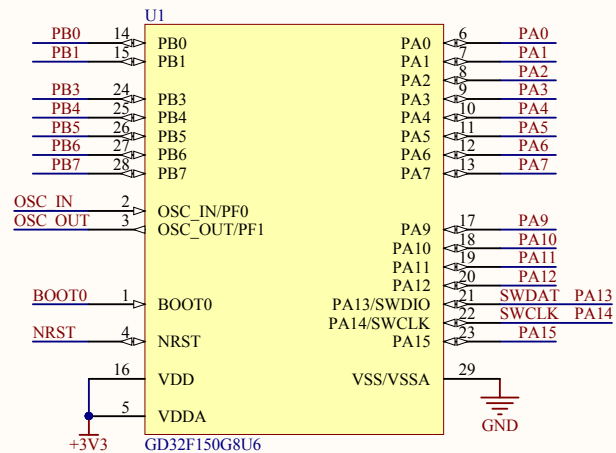

### MCU SWD

### Reset

Company Name: GigaDevice

File Name: GDLink

Revision: 1.0

Data: 2015-01-09

Author: XuFei

<b>Company Name: GigaDevice</b>		
<b>File Name: MCU</b>		
Revision: 1.0	Data: 2014-06	Author: XuFei

<b>Company Name: GigaDevice</b>		
<b>File Name: Power</b>		
Revision: 1.0	Data: 2014-06	Author: XuFei