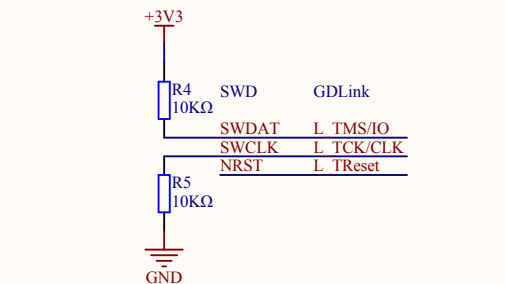

### MCU SWD

### Reset

Company Name: GigaDevice

File Name: GDLink

Revision: 1.0

Data: 2015-01-09

Author: XuFei

<b>Company Name: GigaDevice</b>		
<b>File Name: MCU</b>		
Revision: 1.0	Data: 2014-06	Author: XuFei

<b>Company Name: GigaDevice</b>		
<b>File Name: Power</b>		
Revision: 1.0	Data: 2014-06	Author: XuFei