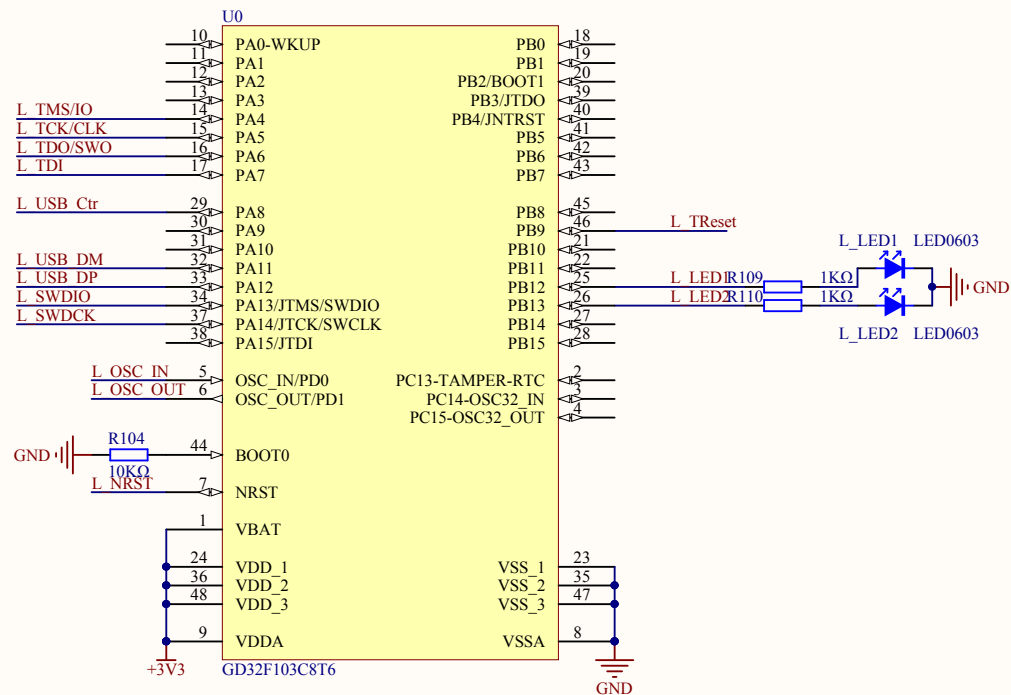

Reset

Company Name: GigaDevice

File Name: GDLink

Revision: 1.0

Data: 2015-01-09

Author: XuFei