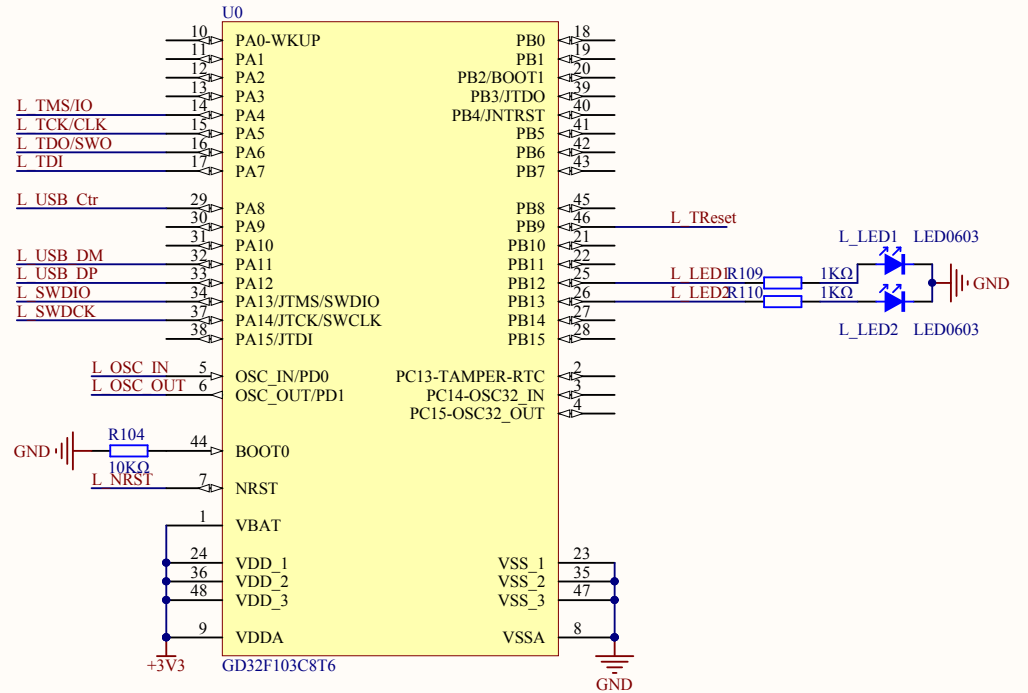

Company Name: GigaDevice

File Name: GDLink

Revision: 1.0

Data: 2015-01-09

Author: XuFei