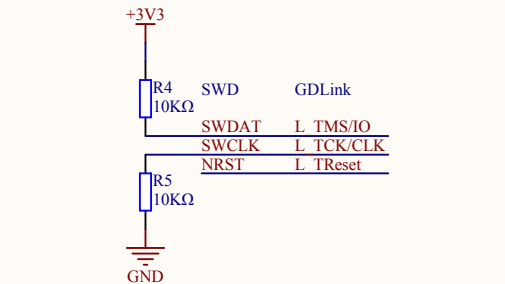

### MCU SWD

### Reset

Company Name: GigaDevice

File Name: GDLink

Revision: 1.0

Data: 2015-01-09

Author: XuFei

Company Name: GigaDevice

File Name: MCU