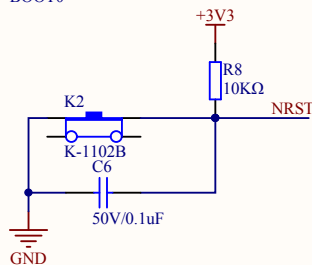

### Reset

Company Name: GigaDevice

File Name: GDLink

Revision: 1.0

Data: 2015-01-09

Author: XuFei

Company Name: GigaDevice

File Name: MCU