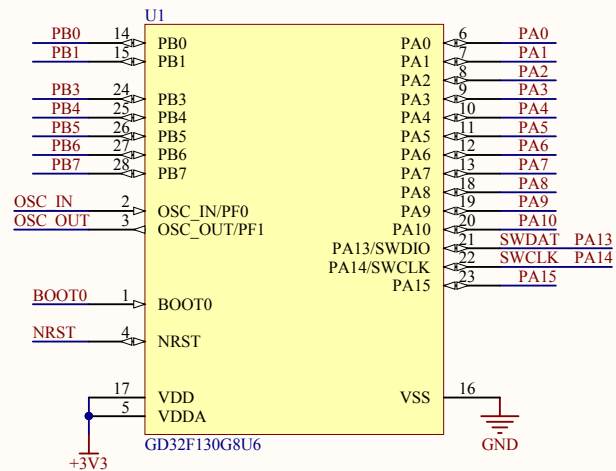

### MCU SWD

### Reset

Company Name: GigaDevice

File Name: GDLink

Revision: 1.0

Data: 2015-01-09

Author: XuFei

Company Name: GigaDevice

File Name: MCU