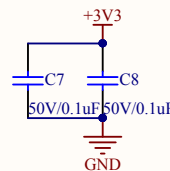

### Reset

Company Name: GigaDevice

File Name: GDLink

Revision: 1.0

Data: 2015-01-09

Author: XuFei

Company Name: GigaDevice

File Name: MCU