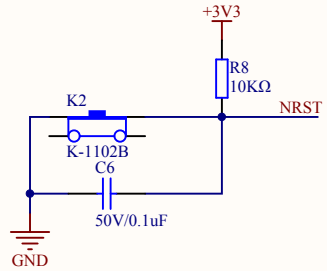

Company Name: GigaDevice

File Name: MCU

Revision: 1.0

Data: 2018-11

Author: XuFei