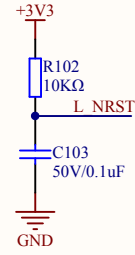

Reset

Company Name: GigaDevice		
File Name: GDLink		
Revision: 1.0	Data: 2018-11	Author: XuFei