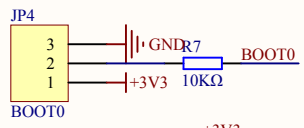

Company Name: GigaDevice

File Name: MCU

Revision: 1.0

Data: 2018-11

Author: XuFei