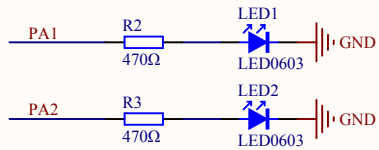

LED

KEY

Extension Pin

Company Name: GigaDevice

File Name: Extension

Revision: 1.0

Data: 2018-11

Author: XuFei