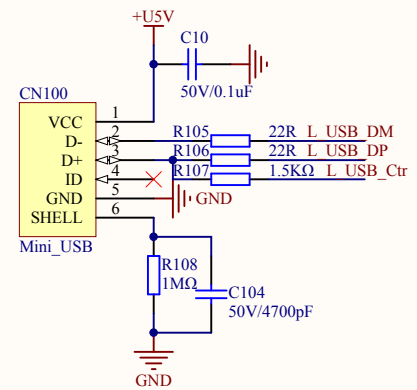

LED

KEY

Extension Pin

Company Name: GigaDevice

File Name: Extension

Revision: 1.0

Data: 2018-11

Author: XuFei

MCU SWD

Reset

Company Name: GigaDevice		
File Name: GDLink		
Revision: 1.0	Data: 2018-11	Author: XuFei

Company Name: GigaDevice

File Name: MCU

Revision: 1.0

Data: 2018-11

Author: XuFei