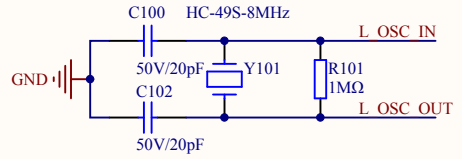

MCU SWD

Reset

Company Name: GigaDevice		
File Name: GDLink		
Revision: 1.0	Data: 2018-11	Author: XuFei