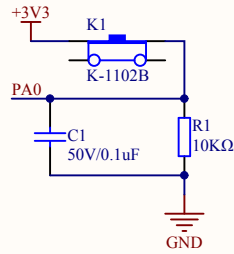

LED

KEY

Extension Pin

Company Name: GigaDevice

File Name: Extension

Revision: 1.0

Data: 2018-11

Author: XuFei