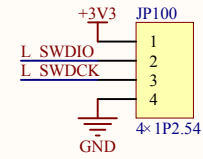

MCU SWD

Reset

Company Name: GigaDevice		
File Name: GDLink		
Revision: 1.0	Data: 2018-11	Author: XuFei