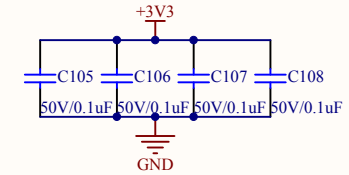

Reset

Company Name: GigaDevice		
File Name: GDLink		
Revision: 1.0	Data: 2018-11	Author: XuFei