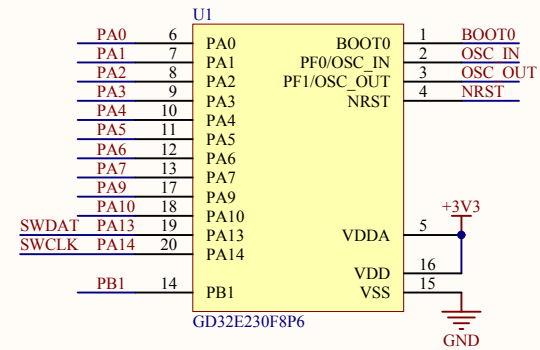

LED

KEY

Extension Pin

Company Name: GigaDevice

File Name: Extension

Revision: 1.0

Data: 2018-11

Author: XuFei

MCU SWD

Reset

Company Name: GigaDevice		
File Name: GDLink		
Revision: 1.0	Data: 2018-11	Author: XuFei

Company Name: GigaDevice

File Name: MCU

Revision: 1.0

Data: 2018-11

Author: XuFei