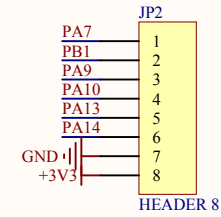

LED

KEY

Extension Pin

Company Name: GigaDevice

File Name: Extension

Revision: 1.0

Data: 2018-11

Author: XuFei