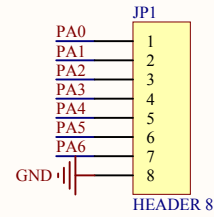

LED

KEY

Extension Pin

Company Name: GigaDevice

File Name: Extension

Revision: 1.0

Data: 2018-11

Author: XuFei