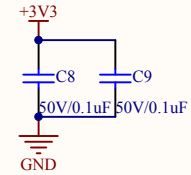

Company Name: GigaDevice

File Name: MCU

Revision: 1.0

Data: 2018-11

Author: XuFei