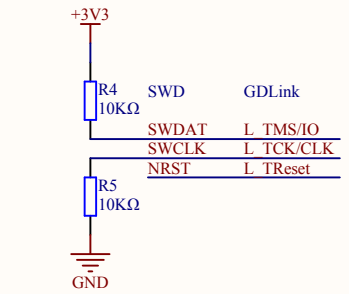

LED

KEY

Extension Pin

Company Name: GigaDevice

File Name: Extension

Revision: 1.0

Data: 2018-11

Author: XuFei

MCU SWD

Reset

Company Name: GigaDevice		
File Name: GDLink		
Revision: 1.0	Data: 2018-11	Author: XuFei

Company Name: GigaDevice

File Name: MCU

Revision: 1.0

Data: 2018-11

Author: XuFei