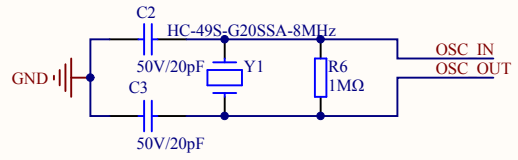

Company Name: GigaDevice

File Name: MCU

Revision: 1.0

Data: 2018-11

Author: XuFei