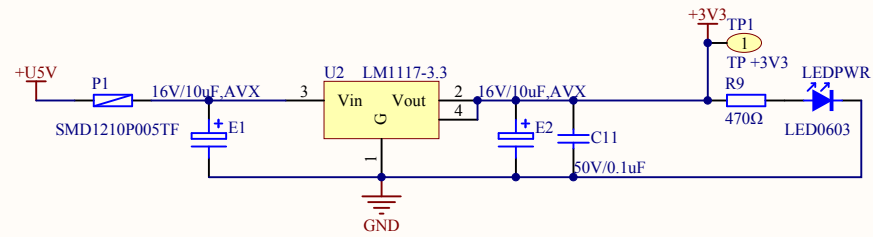

MCU SWD

Reset

Company Name: GigaDevice		
File Name: GDLink		
Revision: 1.0	Data: 2018-11	Author: XuFei

Company Name: GigaDevice

File Name: MCU

Revision: 1.0

Data: 2018-11

Author: XuFei