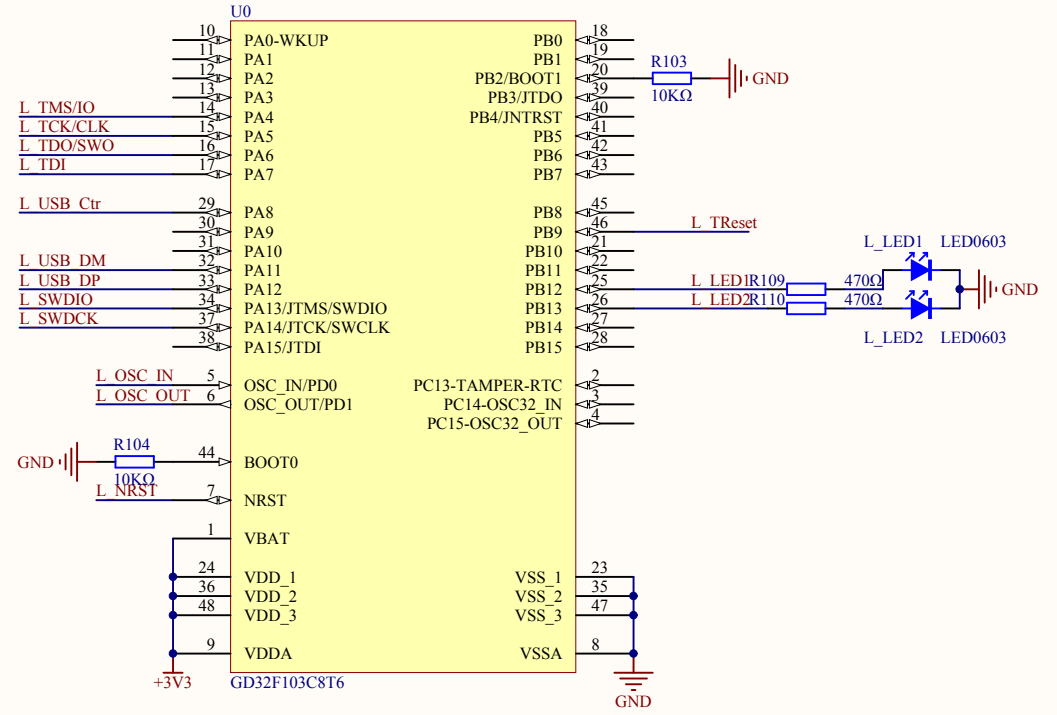

LED

KEY

Extension Pin

Company Name: GigaDevice

File Name: Extension

Revision: 1.0

Data: 2018-11

Author: XuFei

MCU SWD

Reset

Company Name: GigaDevice		
File Name: GDLink		
Revision: 1.0	Data: 2018-11	Author: XuFei

Company Name: GigaDevice

File Name: MCU

Revision: 1.0

Data: 2018-11

Author: XuFei