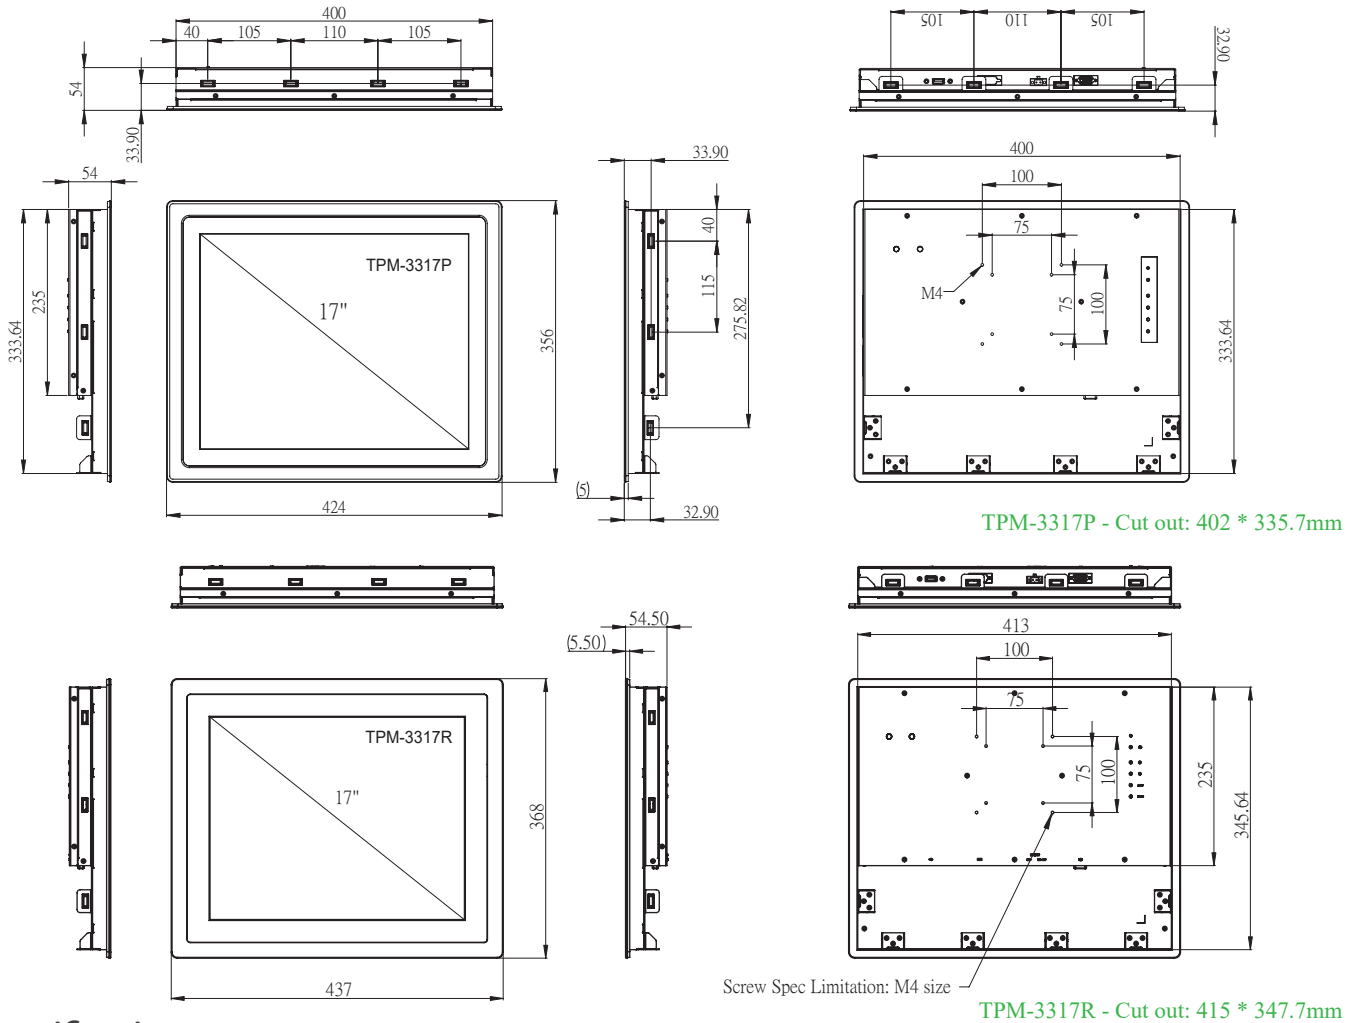

Applications

- CNC Machines
- Embedded HMI Display System
- Factory / Manufacturing Automation
- Vending / Ticketing Machines

→ Packing List

Description
1 x TPM-3317
1 x USB Cable
1 x VGA Cable
1 x Power Adapter
14 x Panel Mounting Screws

→ Optional Items

Part No.	Description
ACS-100-STD	VESA Table Stand

→ Ordering Information

Part No.	Description
TPM-3317P-A1	17" 1280x 1024, IP65 Stainless Steel Flat Panel, Projected Capacitive Industrial Touch Monitor
TPM-3317R-A1	17" 1280x1024, IP65 Stainless Steel Flat Panel, 5 Wire Resistive Industrial Touch Monitor

→ Dimensions

→ Specifications

	Model	TPM-3317P	TPM-3317R
Display	Panel Size	17" LCD Panel	
	Resolution	1280 x 1024 (SXGA)	
	Viewing Angle	85 x 85 (H), 80 x 85 (V)	
	Brightness	350 (cd/m2)	
	Color Support	16.7 M	
	Contrast Ratio	1000:1	
	Response Time	30 (msec)	
Touchscreen	Type	Projected Capacitive	5-Wire Resistive
	Surface Hardness	7 Mohs	3 Mohs
	Durability	-	10 million touches
	Transparency	90% (±3%)	80% (±3%)
I/O Interface	Video Interface	1 VGA	
	Touch Interface	1 USB	
OSD Control	Function Key	5 Keys: Menu, Up, Down, Auto Adjust, Monitor Power on/off Menu Functions: Brightness, Contrast, Color Adjust, Color Temp, Auto Color, Language	
Power	Power Connector	2-pin Phoenix connector	
	Power Input	12-24 V DC power input, single power source	
	Power Consumption (Typical)	22 W	
Environment	Operating Temperature	-20~60° C (-4~140° F)	
	Storage Temperature	-30~70° C (-22~158° F)	
	Humidity	5~95% @ 40° C, Non-condensing	
	Vibration	5-500 Hz, 0.026 G ² /Hz, 2.16 Grms, X, Y, Z, 1 hour per axis	
General	Ingress Protection	IP65, stainless steel front cover	
	Dimensions (W x H x D)	424 x 356 x 54 mm (16.69" x 14.01" x 2.12")	437 x 368 x 54.50 mm (17.20" x 14.48" x 2.14")
	Weight	6.15 kg (13.6 lb)	
	Operating System	Windows 7/8.1/10, WES7, WE8S, Linux Fedora, Ubuntu	