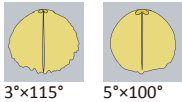

## Available Distribution

3°x115°

5°x100°

## Dimensions

Part Number	LxW	Height
LL01CR-CZPxxL52	55x40	28

\*All dimensions are in millimeters.