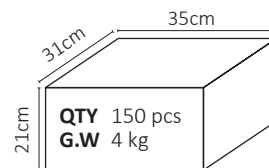

Packaging Details (SPQ)