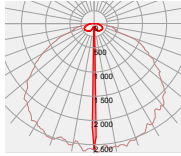

Photometric Distribution

CREE
XPE2

LED

3°×115°

5°×100°