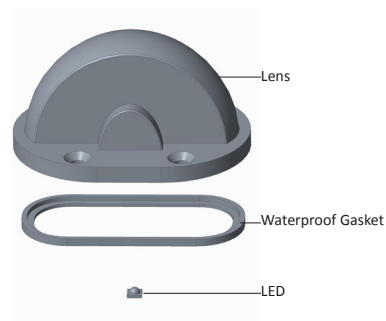

Assembly Instruction

Fixing Method