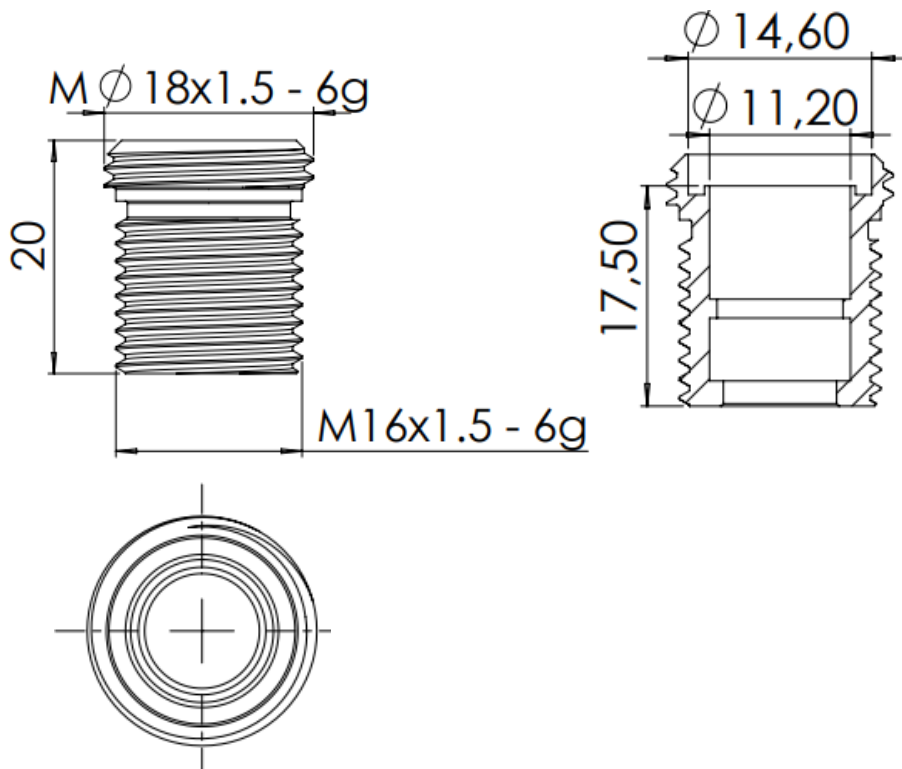

FEATURES

- Made of aluminum 316l, or 6063
- 3D model available

- Compatible with NANO-FRONT-ROUND-ALU, NANO-FRONT-SQUARE-ALU, NANO-FRONT-ROUND-STEEL, NANO-FRONT-SQUARE-STEEL

DIMENSIONS

Ordering code

- NANO-BODY-ALU- nano body made of 6063
- NANO-BODY-STEEL- nano body made of 316L