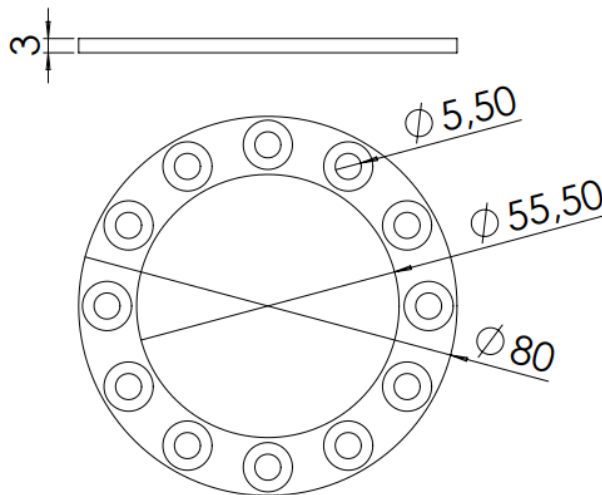

**FEATURES**

- Made of 316L
- 3D model available

- Compatible with DN90-BODY-316L

**DIMENSIONS**

**Ordering code**

DN90-RING-316L – DN90 ring made of 316L