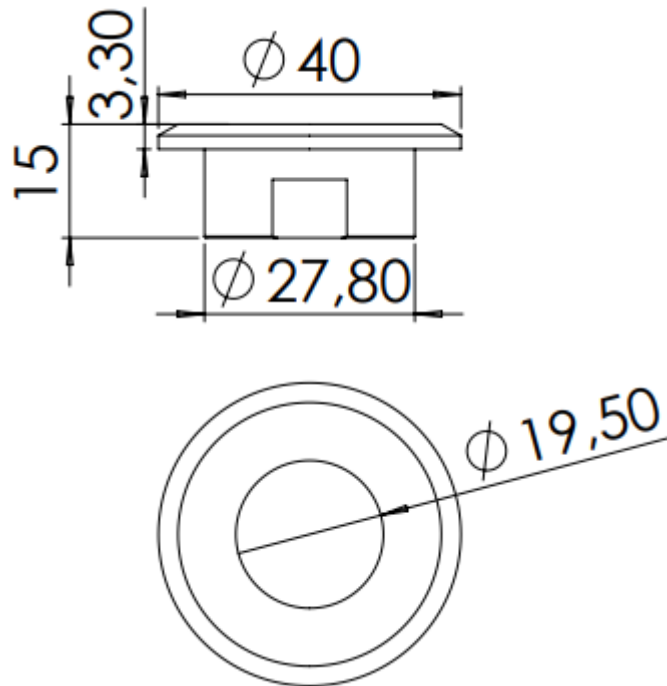

FEATURES

- Made of 316L
- 3D model available

- Compatible with MICRO-TOPPLATE-CASE-316L

■ DIMENSIONS

MICRO-TOPPLATE-ROUND-316L

MICRO-TOPPLATE-SQUARE-316L

MICRO-TOPPLATE-POOL-316L

Ordering code

MICRO-TOPPLATE-ROUND-316L - micro topplate round made of 316L

MICRO-TOPPLATE-SQUARE-316L - micro topplate square made of 316L

MICRO-TOPPLATE-POOL-316L - micro topplate pool made of 316L

Contact: +48 58 781 33 99 sales@niviss.com www.niviss.com