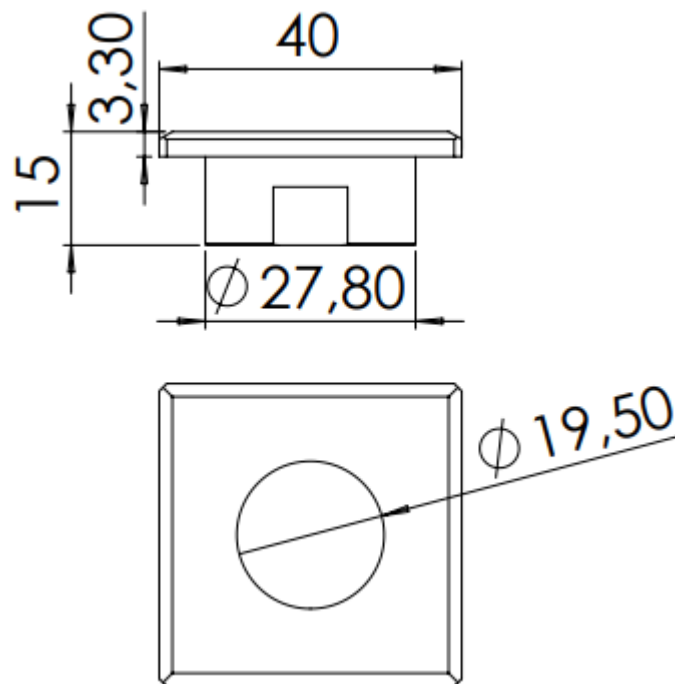

FEATURES

- Made of 316L
- 3D model available

- Compatible with MICRO-TOPPLATE-CASE-316L

■ DIMENSIONS

MICRO-TOPPLATE-ROUND-316L

MICRO-TOPPLATE-SQUARE-316L

MICRO-TOPPLATE-POOL-316L

Ordering code

MICRO-TOPPLATE-ROUND-316L - micro topplate round made of 316L

MICRO-TOPPLATE-SQUARE-316L - micro topplate square made of 316L

MICRO-TOPPLATE-POOL-316L - micro topplate pool made of 316L

Contact: +48 58 781 33 99 sales@niviss.com www.niviss.com