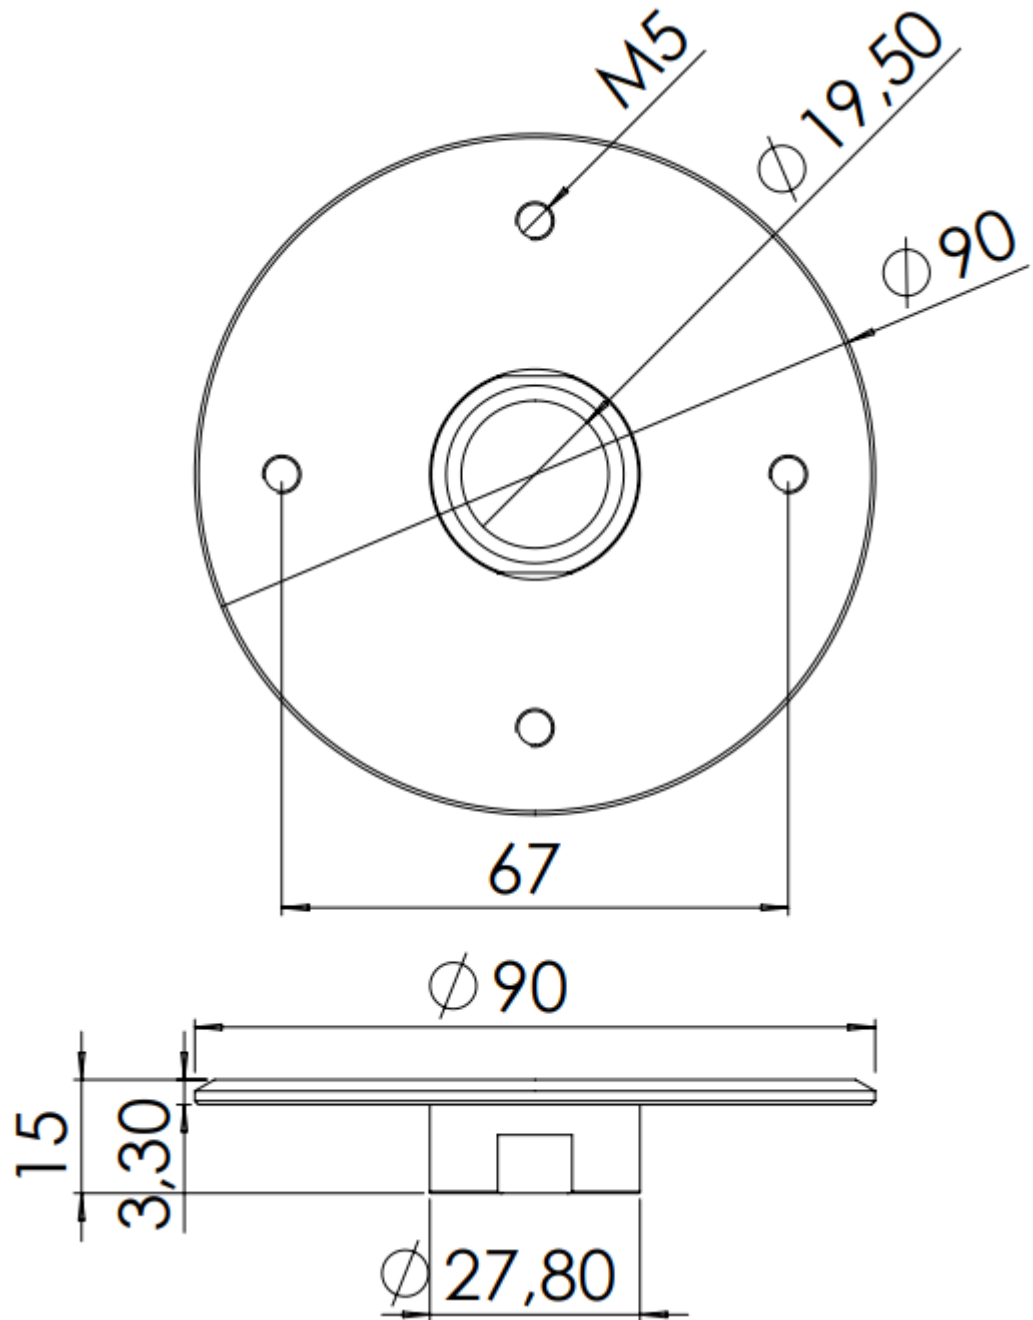

FEATURES

- Made of 316L
- 3D model available

- Compatible with MICRO-TOPPLATE-CASE-316L

■ DIMENSIONS

MICRO-TOPPLATE-ROUND-316L

MICRO-TOPPLATE-SQUARE-316L

MICRO-TOPPLATE-POOL-316L

Ordering code

MICRO-TOPPLATE-ROUND-316L - micro topplate round made of 316L

MICRO-TOPPLATE-SQUARE-316L - micro topplate square made of 316L

MICRO-TOPPLATE-POOL-316L - micro topplate pool made of 316L

Contact: +48 58 781 33 99 sales@niviss.com www.niviss.com