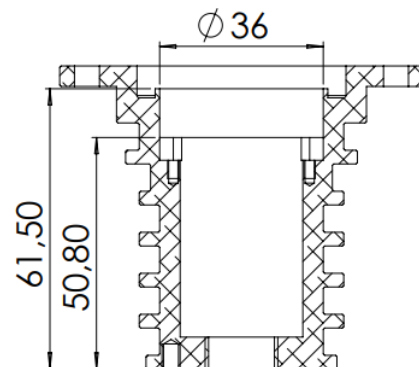

FEATURES

- Made of 316l, or 6063
- 3D model available

- Compatible with DN90-RING-316L

DIMENSIONS

Ordering code

- DN90-BODY-6063– DN90 body made of 6063
- DN90-BODY-316L– DN90 body made of 316L