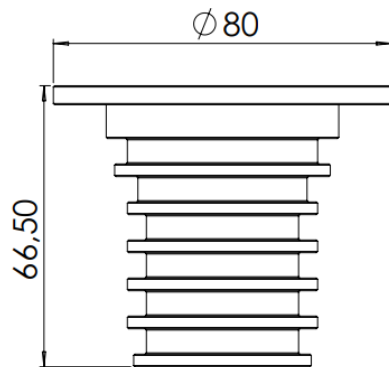

FEATURES

- Made of 316l, or 6063
- 3D model available

- Compatible with DN90-RING-316L

DIMENSIONS

Ordering code

- DN90-BODY-6063– DN90 body made of 6063
- DN90-BODY-316L– DN90 body made of 316L