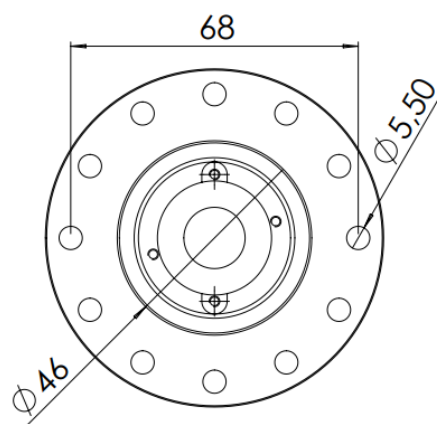

FEATURES

- Made of 316l, or 6063
- 3D model available

- Compatible with DN90-RING-316L

DIMENSIONS

Ordering code

- DN90-BODY-6063– DN90 body made of 6063
- DN90-BODY-316L– DN90 body made of 316L