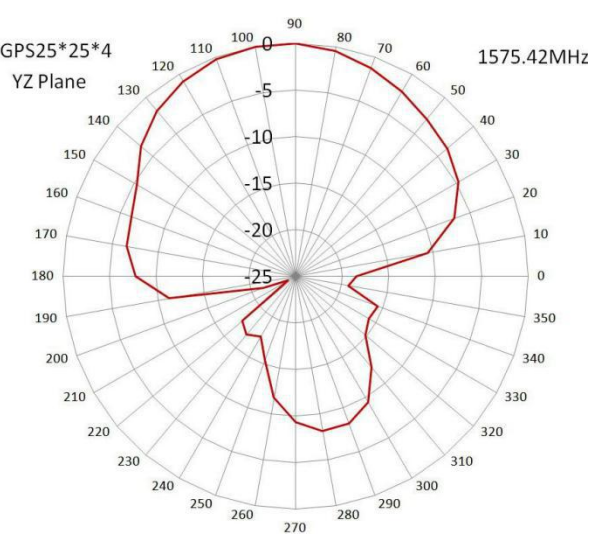

Radiation Pattern

GPS Antenna

ZHEJIANG JC ANTENNA CO., LTD.

Add: 398#, Zhenye Road, South Street, Jiaxing, Zhejiang, China

Http:// www.jinchanggps.com

Email: sale4@jinchanggps.com

Tel: 86-0573-83692157/83692605/83958637 Fax: 86-0573-83958635