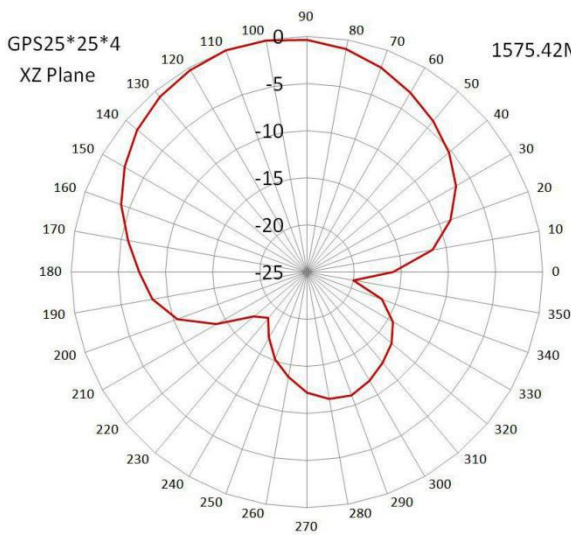

Radiation Pattern

GPS Antenna

ZHEJIANG JC ANTENNA CO., LTD.

Add: 398#, Zhenye Road, South Street, Jiaxing, Zhejiang, China

Http:// www.jinchanggps.com

Email: sale4@jinchanggps.com

Tel: 86-0573-83692157/83692605/83958637 Fax: 86-0573-83958635