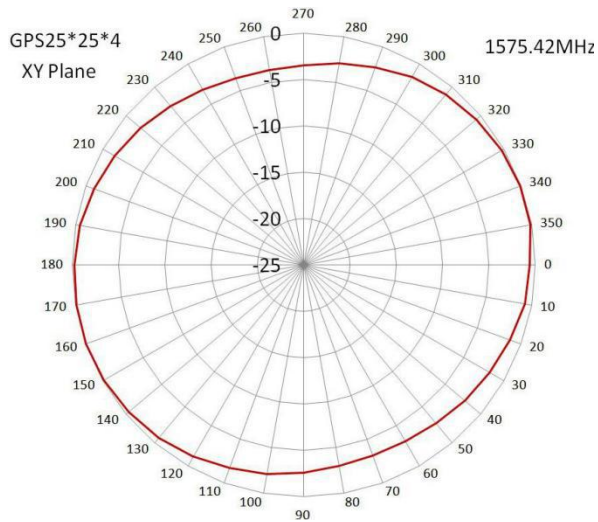

Radiation Pattern

GPS Antenna

ZHEJIANG JC ANTENNA CO., LTD.

Add: 398#, Zhenye Road, South Street, Jiaxing, Zhejiang, China

Http:// www.jinchanggps.com

Email: sale4@jinchanggps.com

Tel: 86-0573-83692157/83692605/83958637 Fax: 86-0573-83958635