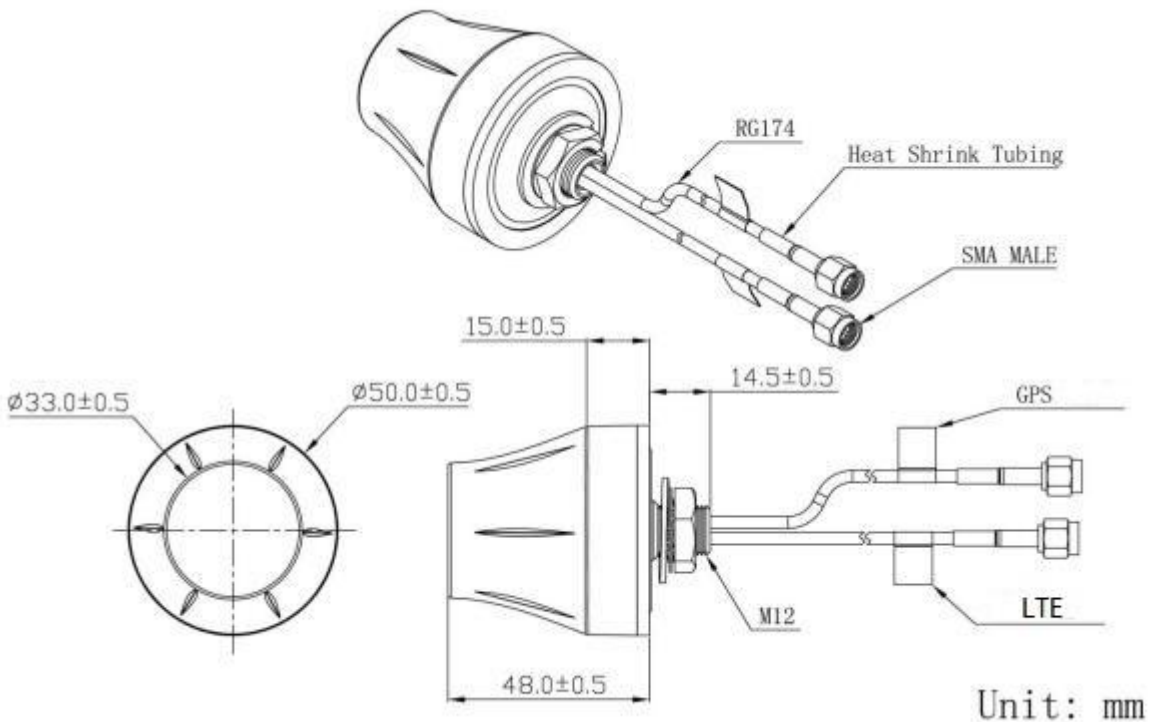

ZHEJIANG JC ANTENNA CO., LTD.

Add: 398#, Zhenye Road, South Street, Jiaxing, Zhejiang, China

Http:// www.jinchanggps.com

Email: sale4@jinchanggps.com

Tel: 86-0573-83692157/83692605/83958637 Fax: 86-0573-83958635